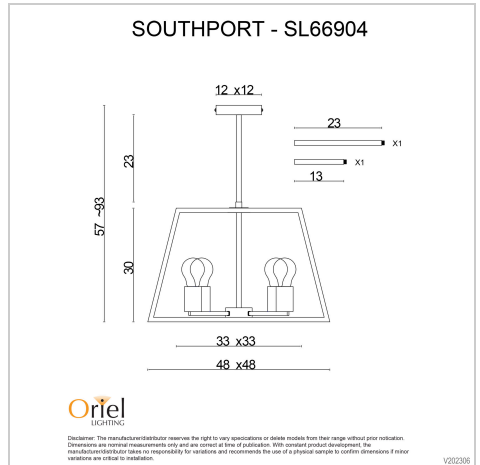

Fitting Width	48x48
Fitting Canopy	12x12
Fitting Suspension	62
Fitting Material	Steel
Glass/Diffuser Material	No Glass
IP Rating	IP20
Dimmable	Suitable for Dimming
Supplier Code	SL66904BK
UPI	9324879218870
Electrician To Install	This fitting should be installed by a licenced electrician
Warranty / Guarantee	12 Month Replacement Guarantee

Images

Unless stated, fittings do not include globes (bulbs). No representations are made as to the suitability of this product for your application. All fixed lights (other than DIY lights) should be installed by a licensed electrical contractor. Due to continuing product development, some specifications may change over time. Refer to our detailed Terms and Conditions, online at: www.oriel-lighting.com.au | Details and specifications are current at the time of printing, and with constant product development, subject to change.

(c) Oriel Lighting

quality lighting at affordable prices | specifications subject to change without notice - check the website for the latest information | www.oriel-lighting.com.au