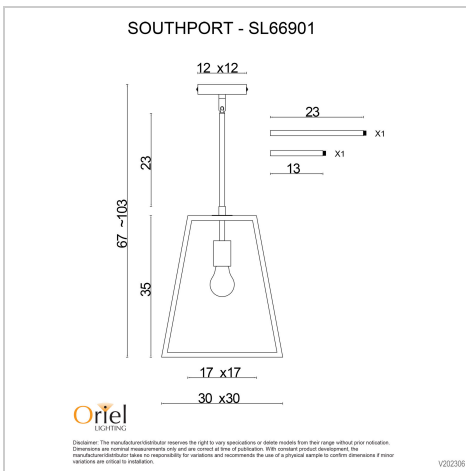

Fitting Suspension	62
Fitting Material	Steel
Glass/Diffuser Material	(no glass)
Primary Material	METAL
IP Rating	IP20
Dimmable	Suitable for Dimming
Supplier Code	SL66901BC
UPI	9324879218849
Electrician To Install	This fitting should be installed by a licenced electrician
Warranty / Guarantee	12 Month Replacement Guarantee

Images

Unless stated, fittings do not include globes (bulbs). No representations are made as to the suitability of this product for your application. All fixed lights (other than DIY lights) should be installed by a licensed electrical contractor. Due to continuing product development, some specifications may change over time. Refer to our detailed Terms and Conditions, online at: www.orient-lighting.com.au | Details and specifications are current at the time of printing, and with constant product development, subject to change.

(c) Oriel Lighting

quality lighting at affordable prices | specifications subject to change without notice - check the website for the latest information | www.orient-lighting.com.au