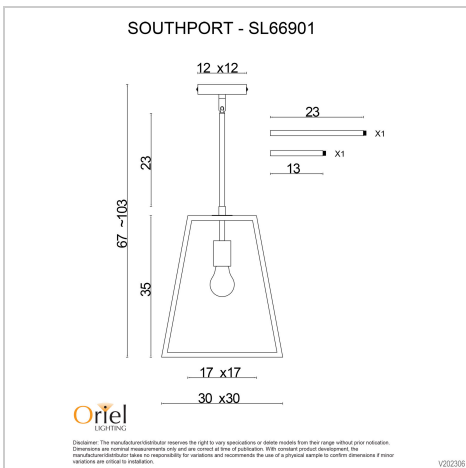

Fitting Canopy	12×12
Fitting Suspension	62
Fitting Material	Steel
Glass/Diffuser Material	(no glass)
Primary Material	METAL
IP Rating	IP20
Dimmable	Suitable for Dimming
Supplier Code	SL66901BK
UPI	9324879218856
Electrician To Install	This fitting should be installed by a licenced electrician
Warranty / Guarantee	12 Month Replacement Guarantee

Images

Unless stated, fittings do not include globes (bulbs). No representations are made as to the suitability of this product for your application. All fixed lights (other than DIY lights) should be installed by a licensed electrical contractor. Due to continuing product development, some specifications may change over time. Refer to our detailed Terms and Conditions, online at: www.oriel-lighting.com.au | Details and specifications are current at the time of printing, and with constant product development, subject to change.

(c) Oriel Lighting