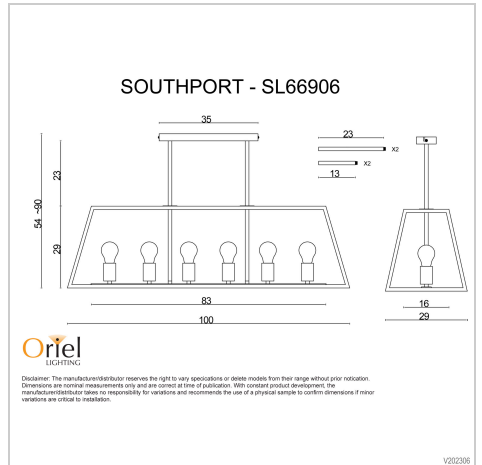

Fitting Canopy	35x7
Fitting Suspension	61
Fitting Material	Steel
Glass/Diffuser Material	(no glass)
Primary Material	METAL
IP Rating	IP20
Dimmable	Suitable for Dimming
Supplier Code	SL66906BC
UPI	9324879218887
Electrician To Install	This fitting should be installed by a licenced electrician
Warranty / Guarantee	12 Month Replacement Guarantee

Images

Unless stated, fittings do not include globes (bulbs). No representations are made as to the suitability of this product for your application. All fixed lights (other than DIY lights) should be installed by a licensed electrical contractor. Due to continuing product development, some specifications may change over time. Refer to our detailed Terms and Conditions, online at: www.oriel-lighting.com.au | Details and specifications are current at the time of printing, and with constant product development, subject to change.

(c) Oriel Lighting

quality lighting at affordable prices | specifications subject to change without notice - check the website for the latest information | www.oriel-lighting.com.au