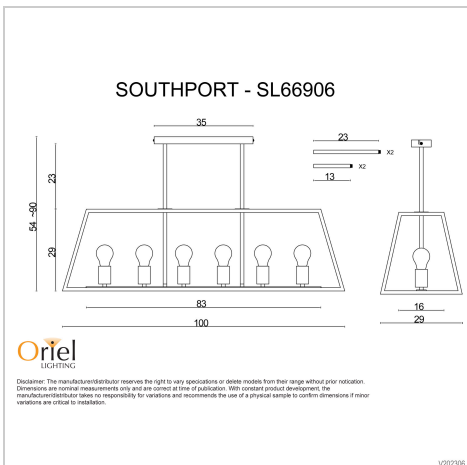

Fitting Width	29
Fitting Canopy	35x7
Fitting Suspension	61
Fitting Material	Steel
Glass/Diffuser Material	(no glass)
Primary Material	METAL
IP Rating	IP20
Dimmable	Suitable for Dimming
Supplier Code	SL66906BK
UPI	9324879218894
Electrician To Install	This fitting should be installed by a licenced electrician
Warranty / Guarantee	12 Month Replacement Guarantee

Images

Unless stated, fittings do not include globes (bulbs). No representations are made as to the suitability of this product for your application. All fixed lights (other than DIY lights) should be installed by a licensed electrical contractor. Due to continuing product development, some specifications may change over time. Refer to our detailed Terms and Conditions, online at: www.oriel-lighting.com.au | Details and specifications are current at the time of printing, and with constant product development, subject to change.