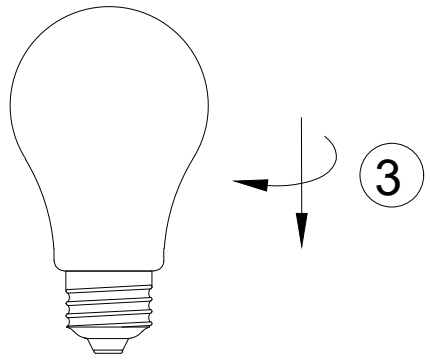

ITEMNO.:SORENS TL17

- Disclaimer:
-  Tools not included
 -  Shade ring attached on lamp holder
 -  Globe(s) not included

Telbix.

240V ~ 50Hz E27 Max.25Wx1

NOTE: GLOBE NOT INCLUDED