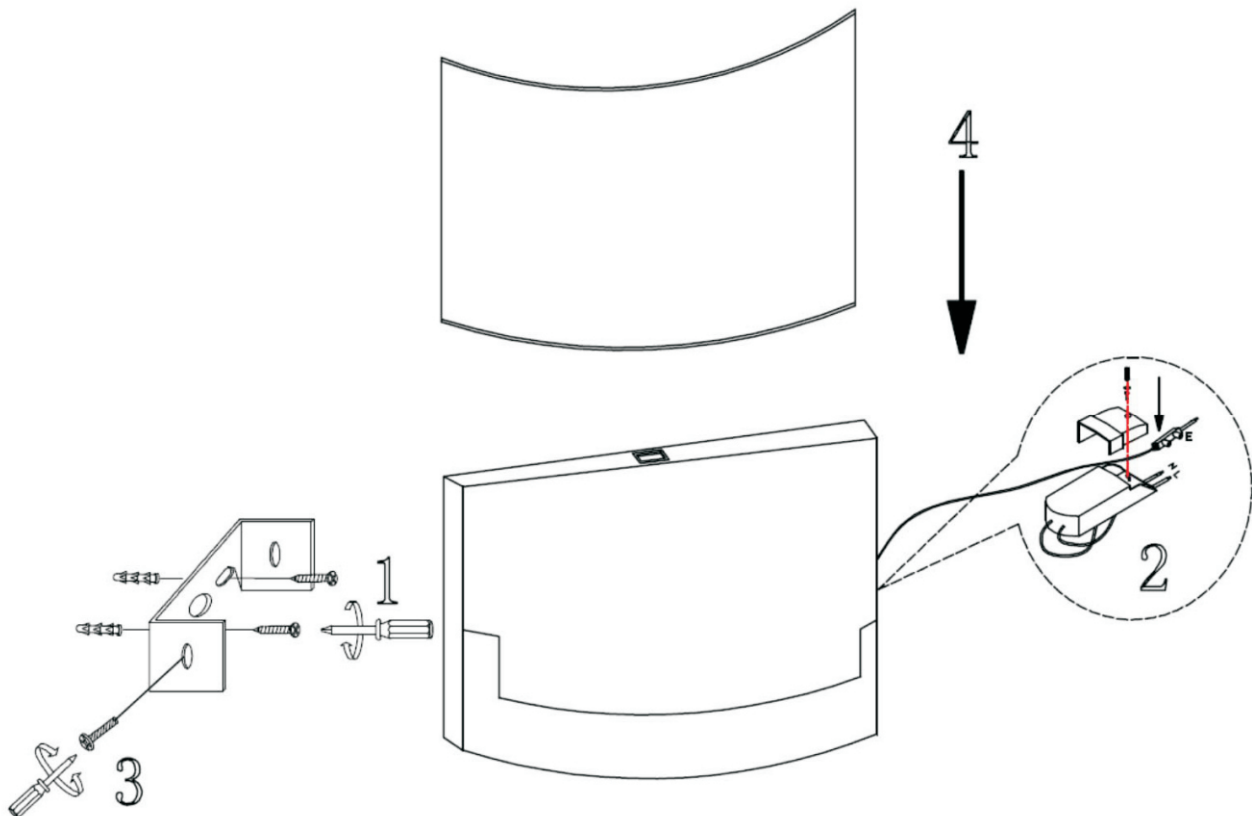

# ITEM NO.:SOLITA WB35

240V ~ 50Hz LED 12W

- Disclaimer:
-  Tools not included
  -  Shade ring attached on lamp holder
  -  Globe(s) not included

**IMPORTANT**  
Must be installed by  
a qualified electrical  
contractor.  
Install in accordance  
with AS/NZ3000