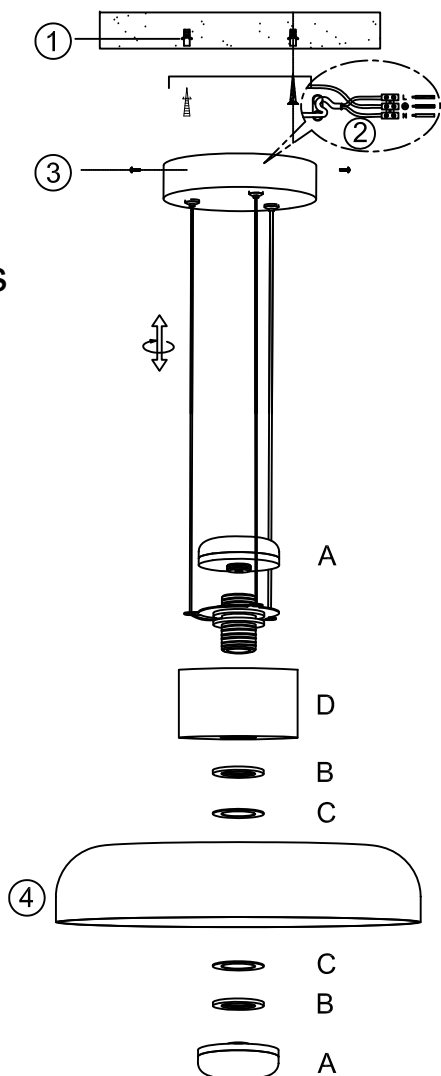

ITEM NO.: SKAPA PE

Single glass

Double glass

- A.  2x Lamp10W
- B.  2x Metal shade ring
- C.  5x Silicone washer
- D.  1x Cap
(used only for single glass)

Note:
2 (two) people are required to install this fitting.