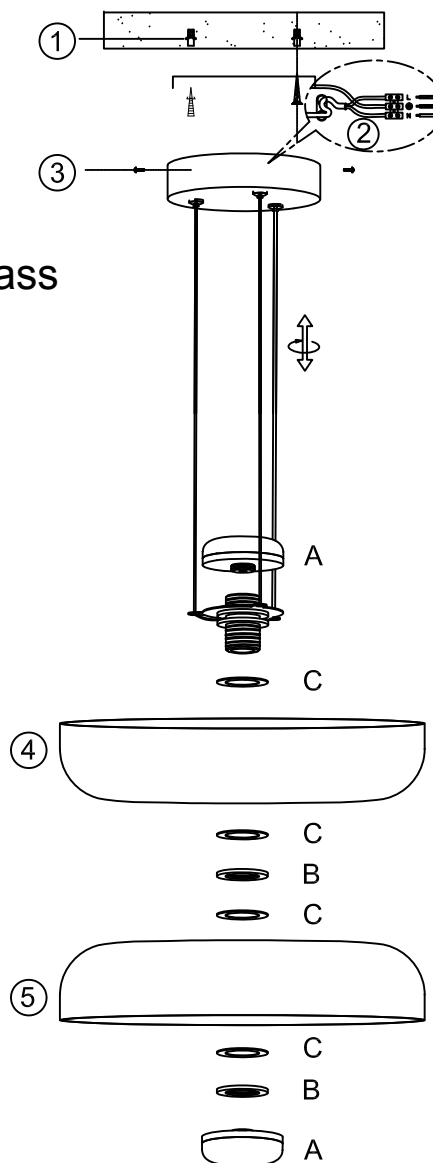

ITEM NO.: SKAPA PE

Single glass

Double glass

- A.  2x Lamp10W
- B.  2x Metal shade ring
- C.  5x Silicone washer
- D.  1x Cap
(used only for single glass)

Note:
2 (two) people are required to install this fitting.