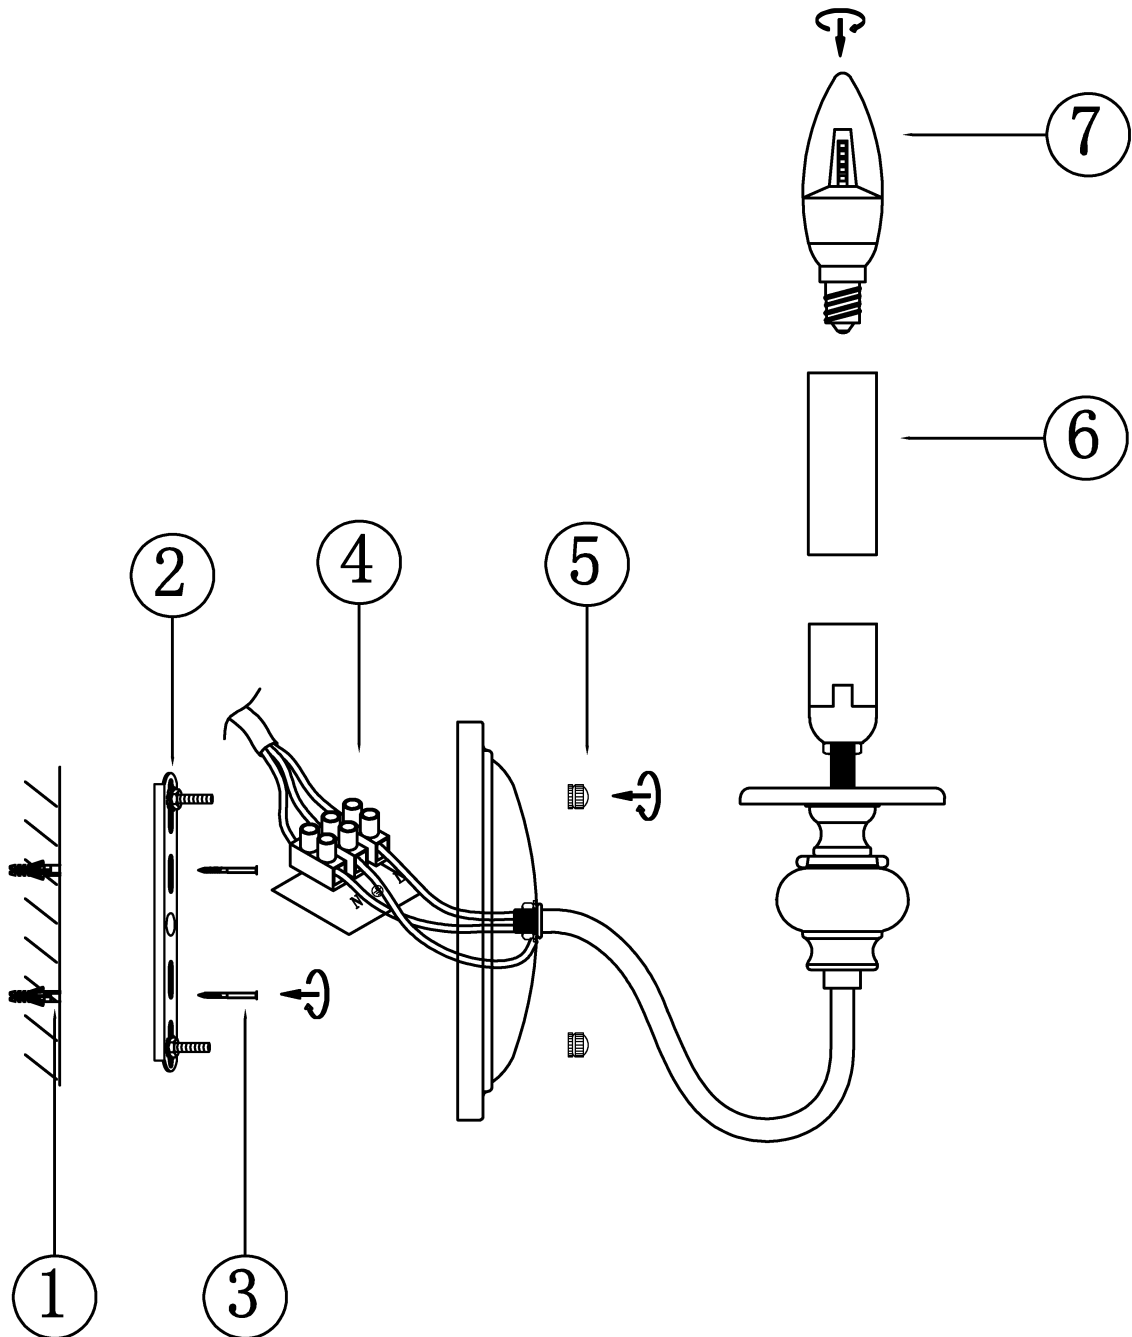

ITEMNO: SIEDEL WB2

- Disclaimer:
-  Tools not included
 -  Shade ring attached on lamp holder
 -  Globe(s) not included

240V ~ 50HzE 14Max.25Wx2

NOTE: GLOBE NOT INCLUDED

IMPORTANT
Must be installed by
a qualified electrical
contractor.
Install in accordance
with AS/NZS3000