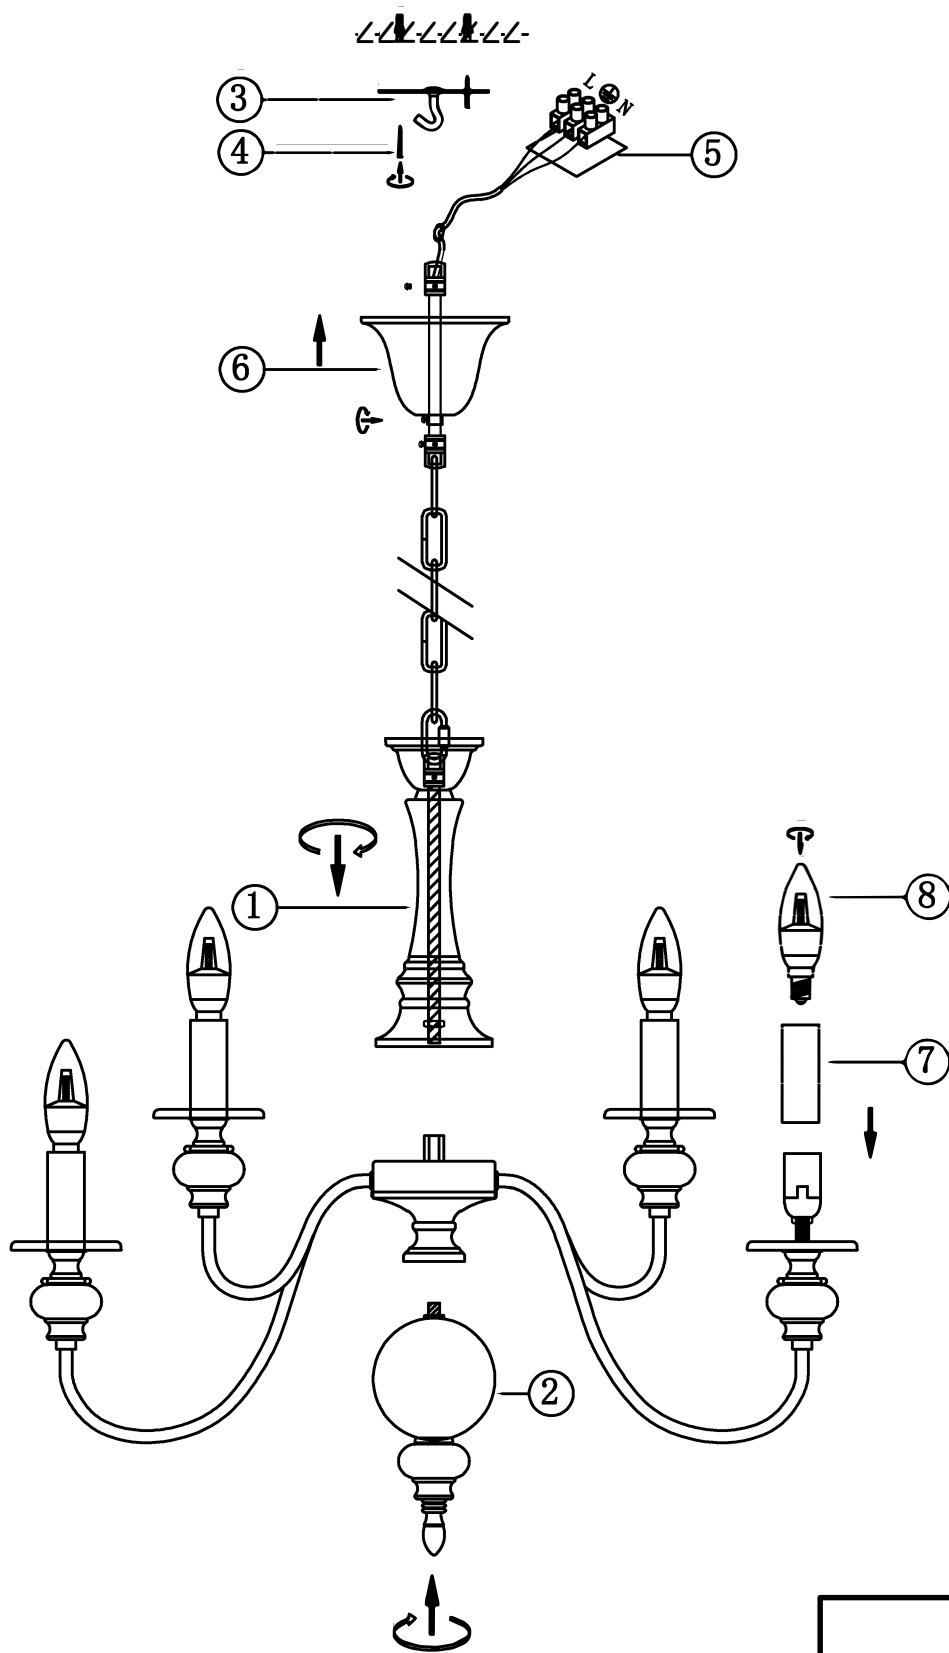

ITEMNO: SIEDEL PE09

Disclaimer:
 Tools not included
 Shade ring attached on lamp holder
 Globe(s) not included

240V ~ 50Hz E14 Max. 25W x 9

NOTE: GLOBE NOT INCLUDED

IMPORTANT
 Must be installed by
 a qualified electrical
 contractor.
 Install in accordance
 with AS/NZS3000