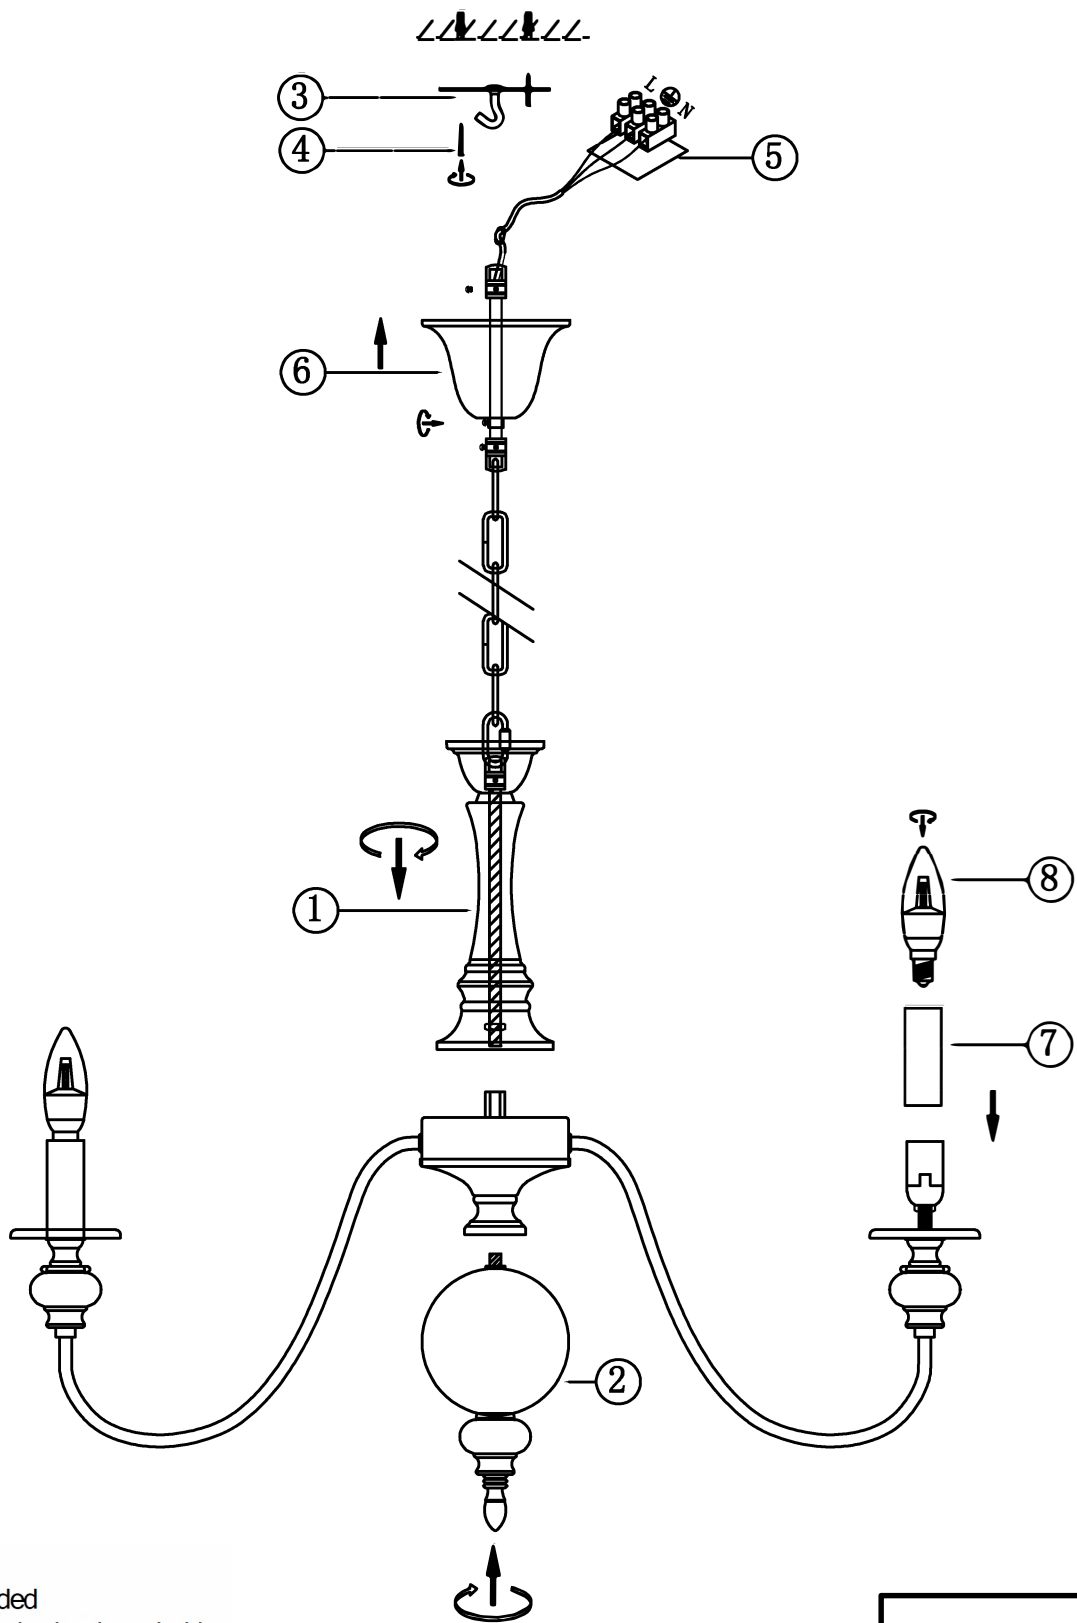

ITEMNO: SIEDEL PE08

Disclaimer:

-  Tools not included
-  Shade ring attached on lamp holder
-  Globe(s) not included

240V ~ 50HzE 14Max.25Wx8

NOTE: GLOBE NOT INCLUDED

IMPORTANT

Must be installed by a qualified electrical contractor.
Install in accordance with AS/NZS3000