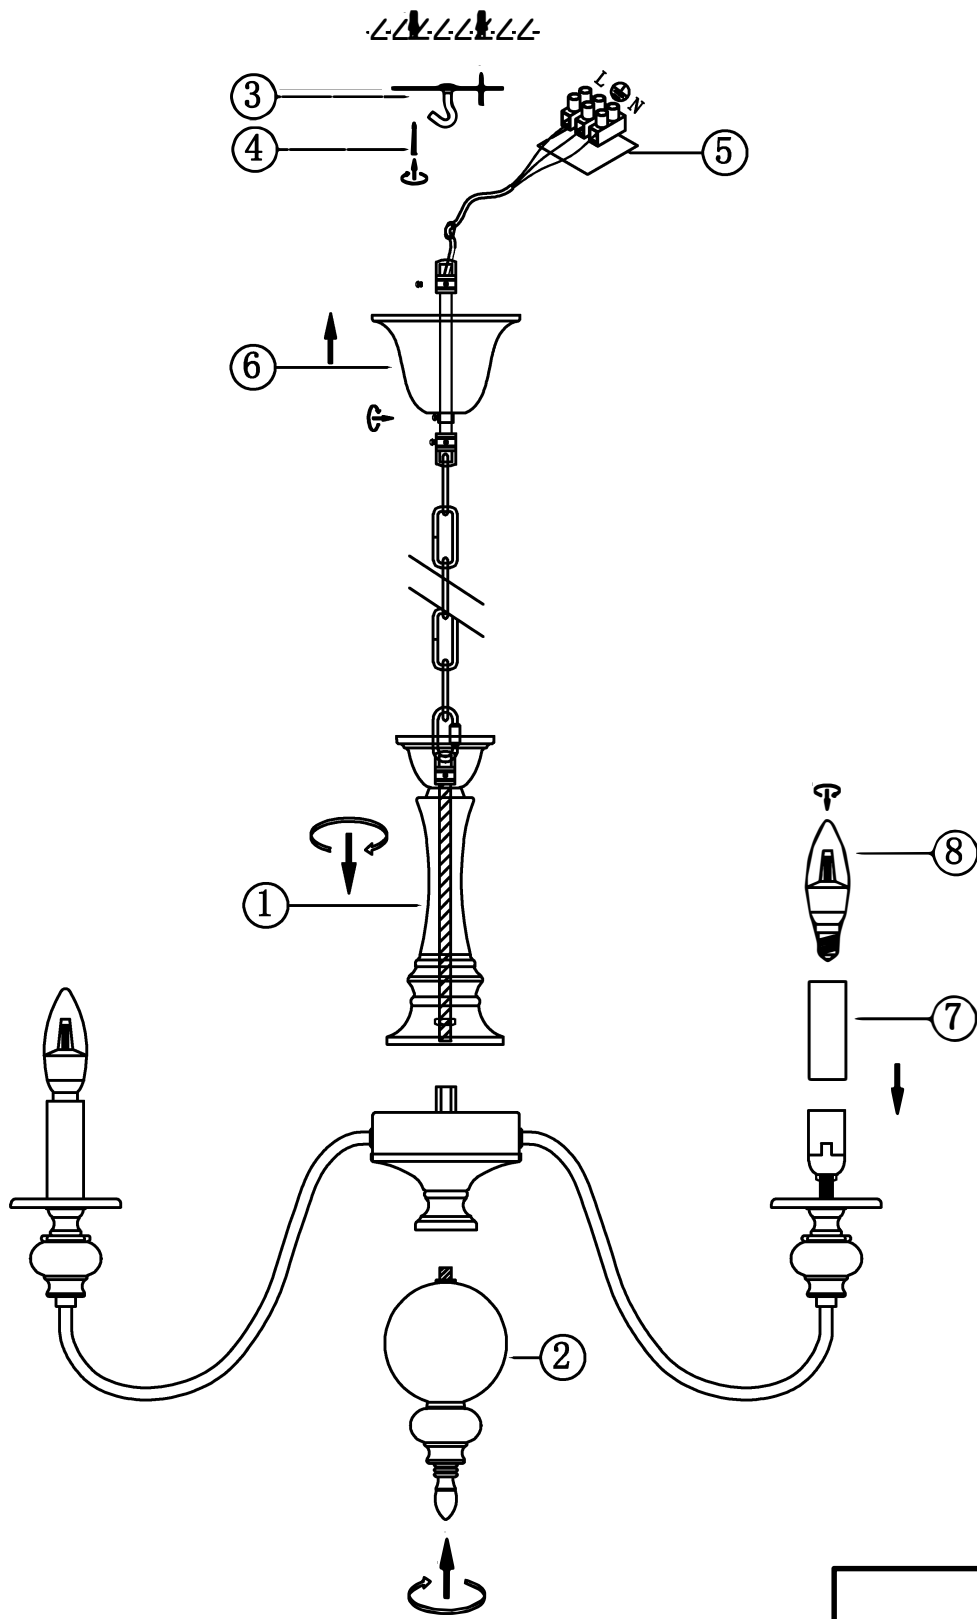

ITEMNO: SIEDEL PE06

- Disclaimer:
-  Tools not included
 -  Shade ring attached on lamp holder
 -  Globe(s) not included

Telbix.

240V ~ 50HzE 14Max.25Wx6

NOTE: GLOBE NOT INCLUDED

IMPORTANT

Must be installed by a qualified electrical contractor.
Install in accordance with AS/NZS3000