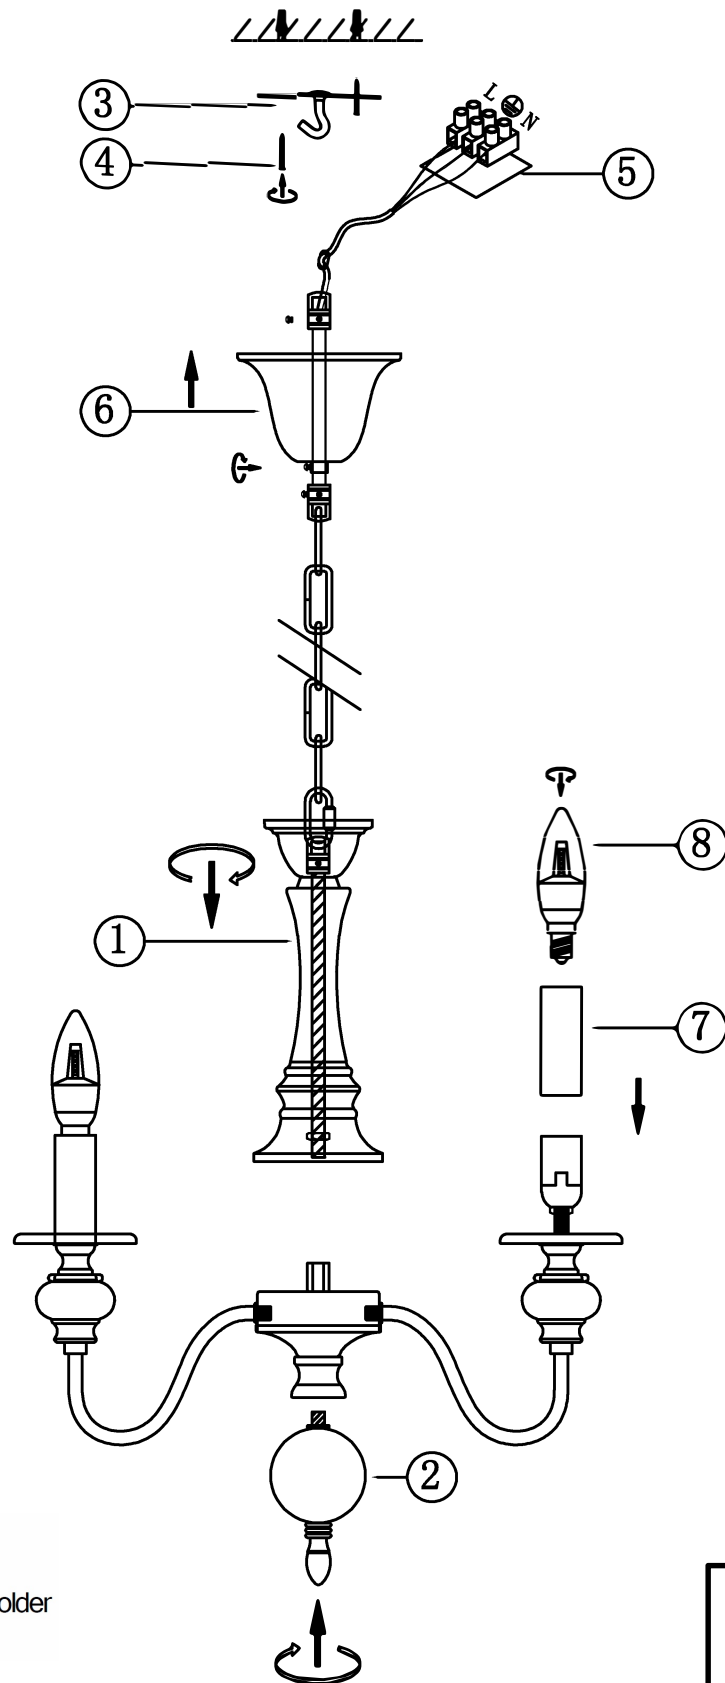

ITEMNO: SIEDEL PE05

- Disclaimer:
-  Tools not included
 -  Shade ring attached on lamp holder
 -  Globe(s) not included

240V ~ 50Hz E14 Max. 25W x 5

NOTE: GLOBE NOT INCLUDED

IMPORTANT
Must be installed by a qualified electrical contractor.
Install in accordance with AS/NZS3000