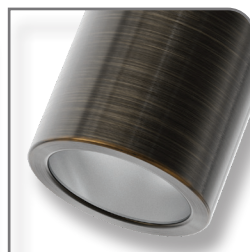

SHADOW-1-ADJ Single Adjustable Wall Light

Description

The SHADOW Series 1 Light Adjustable Wall Light offers a durable weatherproof solution to lighting up areas where ambient lighting is required. Available in solid finishes (316 Stainless Steel and Copper), Anodised Titanium Silver Aluminium and Powder coated Aluminium (Textured Black and White). Suits a GU10 lamp. Backed by a 3 Year Warranty, and now available in 240V or 12V.

Specification Features

Input Voltage: 240V or 12V* DC
 Power (W): 35W Max
 IP rating (IP): 65
 Tilt & Swivel: 90° & 270°
 Lamp: KEY-GU10-TRIO (Included)

*Requires a 12V DC driver.

White

Titanium Silver

Copper

Stainless Steel

Bronze

Brass

Diagrams / Additional

Item No.	Variant	Colour	Lamp
SHADOW-1-ADJ	49046	Black	TRIO
	49047	White	
	49048	Titanium Silver	
	49049	Copper	
	49050	316 Stainless Steel	
	49061	Bronze	
	49063	Brass	

Item No.	Variant	Colour	Lamp
SHADOW-1-ADJ-LV	10890	Black	TRIO
	10891	White	
	10892	Titanium Silver	
	10893	Copper	
	10894	316 Stainless Steel	
	10895	Bronze	
	10896	Brass	

Included Lamp
 KEY-GU10-TRIO 65112