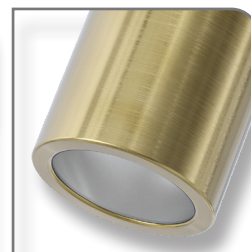

SHADOW-1-ADJ Single Adjustable Wall Light

Description

The SHADOW Series 1 Light Adjustable Wall Light offers a durable weatherproof solution to lighting up areas where ambient lighting is required. Available in solid finishes (316 Stainless Steel and Copper), Anodised Titanium Silver Aluminium and Powder coated Aluminium (Textured Black and White). Suits a GU10 lamp. Backed by a 3 Year Warranty, and now available in 240V or 12V.

Specification Features

Input Voltage: 240V or 12V* DC
 Power (W): 35W Max
 IP rating (IP): 65
 Tilt & Swivel: 90° & 270°
 Lamp: KEY-GU10-TRIO (Included)

*Requires a 12V DC driver.

White

Titanium Silver

Copper

Stainless Steel

Bronze

Brass

Diagrams / Additional

Item No.	Variant	Colour	Lamp
SHADOW-1-ADJ	49046	Black	TRIO
	49047	White	
	49048	Titanium Silver	
	49049	Copper	
	49050	316 Stainless Steel	
	49061	Bronze	
	49063	Brass	

Item No.	Variant	Colour	Lamp
SHADOW-1-ADJ-LV	10890	Black	TRIO
	10891	White	
	10892	Titanium Silver	
	10893	Copper	
	10894	316 Stainless Steel	
	10895	Bronze	
	10896	Brass	

Included Lamp
 KEY-GU10-TRIO 65112