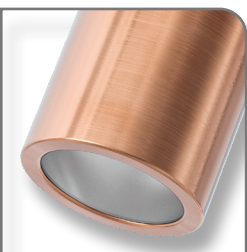

SHADOW-1-ADJ Single Adjustable Wall Light

Description

The SHADOW Series 1 Light Adjustable Wall Light offers a durable weatherproof solution to lighting up areas where ambient lighting is required. Available in solid finishes (316 Stainless Steel and Copper), Anodised Titanium Silver Aluminium and Powder coated Aluminium (Textured Black and White). Suits a GU10 lamp. Backed by a 3 Year Warranty, and now available in 240V or 12V.

Specification Features

Input Voltage: 240V or 12V* DC
 Power (W): 35W Max
 IP rating (IP): 65
 Tilt & Swivel: 90° & 270°
 Lamp: KEY-GU10-TRIO (Included)

*Requires a 12V DC driver.

White

Titanium Silver

Copper

Stainless Steel

Bronze

Brass

Diagrams / Additional

Item No.	Variant	Colour	Lamp
SHADOW-1-ADJ	49046	Black	TRIO
	49047	White	
	49048	Titanium Silver	
	49049	Copper	
	49050	316 Stainless Steel	
	49061	Bronze	
	49063	Brass	

Item No.	Variant	Colour	Lamp
SHADOW-1-ADJ-LV	10890	Black	TRIO
	10891	White	
	10892	Titanium Silver	
	10893	Copper	
	10894	316 Stainless Steel	
	10895	Bronze	
	10896	Brass	

Included Lamp
 KEY-GU10-TRIO 65112