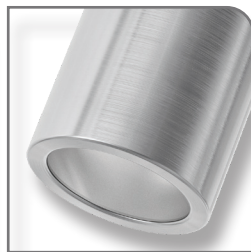

SHADOW-1-ADJ Single Adjustable Wall Light

Description

The SHADOW Series 1 Light Adjustable Wall Light offers a durable weatherproof solution to lighting up areas where ambient lighting is required. Available in solid finishes (316 Stainless Steel and Copper), Anodised Titanium Silver Aluminium and Powder coated Aluminium (Textured Black and White). Suits a GU10 lamp. Backed by a 3 Year Warranty, and now available in 240V or 12V.

Specification Features

Input Voltage: 240V or 12V* DC
 Power (W): 35W Max
 IP rating (IP): 65
 Tilt & Swivel: 90° & 270°
 Lamp: KEY-GU10-TRIO (Included)

*Requires a 12V DC driver.

White

Titanium Silver

Copper

Stainless Steel

Bronze

Brass

Diagrams / Additional

Item No.	Variant	Colour	Lamp
SHADOW-1-ADJ	49046	Black	TRIO
	49047	White	
	49048	Titanium Silver	
	49049	Copper	
	49050	316 Stainless Steel	
	49061	Bronze	
	49063	Brass	

Item No.	Variant	Colour	Lamp
SHADOW-1-ADJ-LV	10890	Black	TRIO
	10891	White	
	10892	Titanium Silver	
	10893	Copper	
	10894	316 Stainless Steel	
	10895	Bronze	
	10896	Brass	

Included Lamp
 KEY-GU10-TRIO 65112