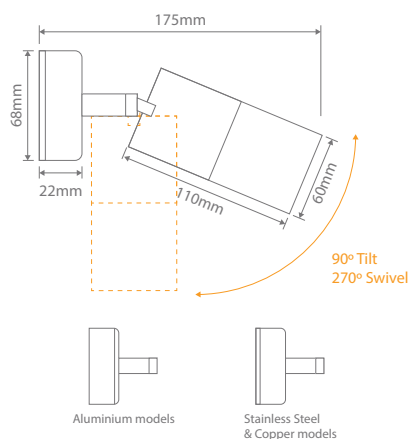

Specification Features

Input Voltage: 240V or 12V* DC
 Power (W): 35W Max
 IP rating (IP): 65
 Tilt & Swivel: 90° & 270°
 Lamp: KEY-GU10-TRIO (Included)

*Requires a 12V DC driver.

White

Titanium Silver

Copper

Stainless Steel

Bronze

Brass

Diagrams / Additional

Item No.	Variant	Colour	Lamp
SHADOW-1-ADJ	49046	Black	TRIO
	49047	White	
	49048	Titanium Silver	
	49049	Copper	
	49050	316 Stainless Steel	
	49061	Bronze	
	49063	Brass	