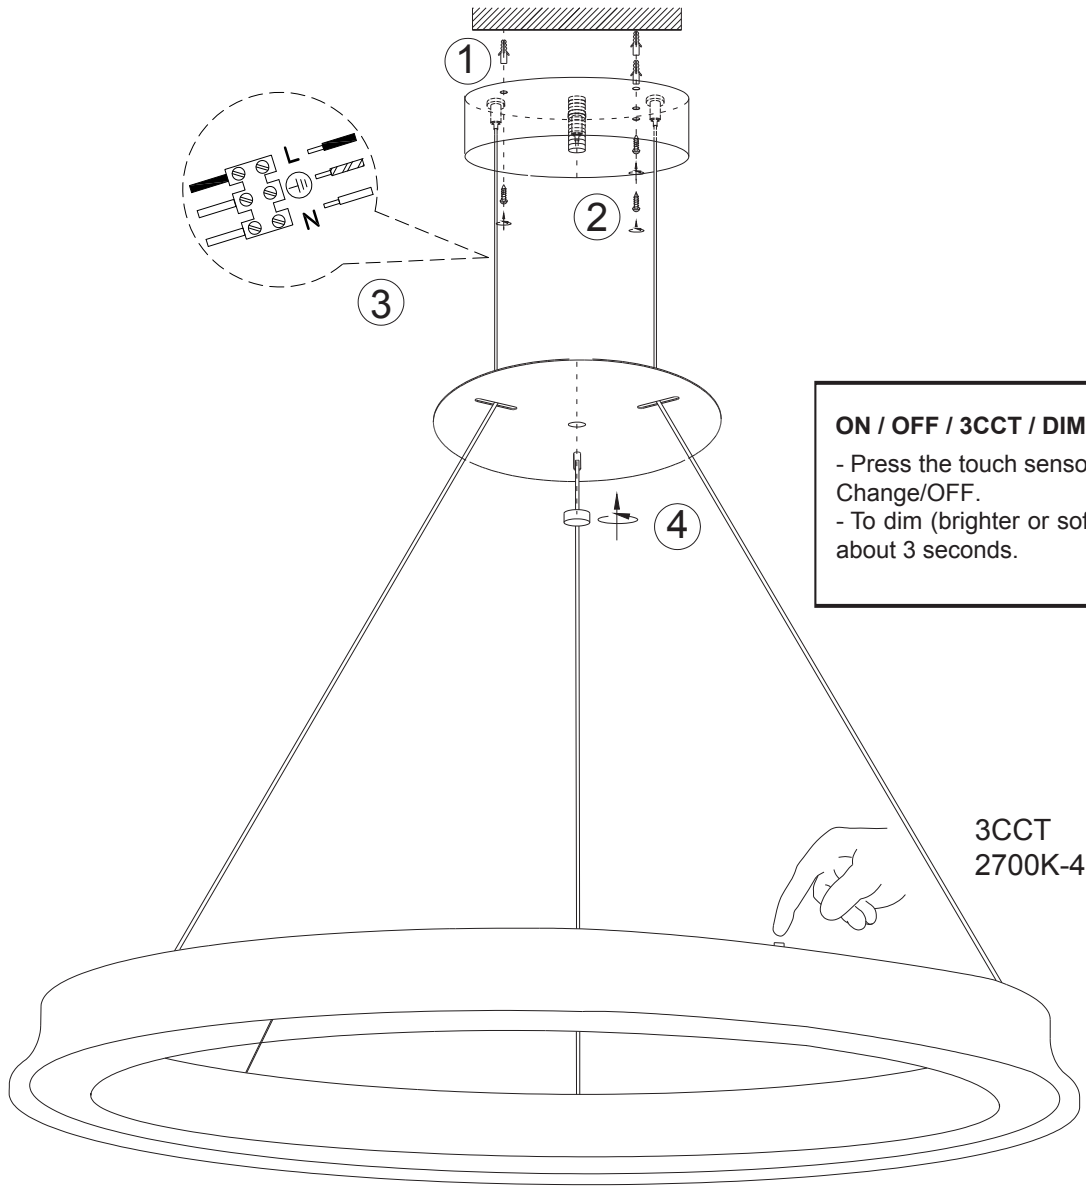

ITEM NO.: SERDA PE93

**ON / OFF / 3CCT / DIM**  
- Press the touch sensor once to turn it ON/Colour Change/OFF.  
- To dim (brighter or softer), press the touch sensor for about 3 seconds.

3CCT  
2700K-4000K-5000K

IP20

240V ~ 50Hz LED 62W

2700K-4000K-5000K

3CCT TOUCH DIM

**telbix.**

**IMPORTANT**  
Must be installed by a qualified electrical contractor.  
Install in accordance with AS/NSZ3000.