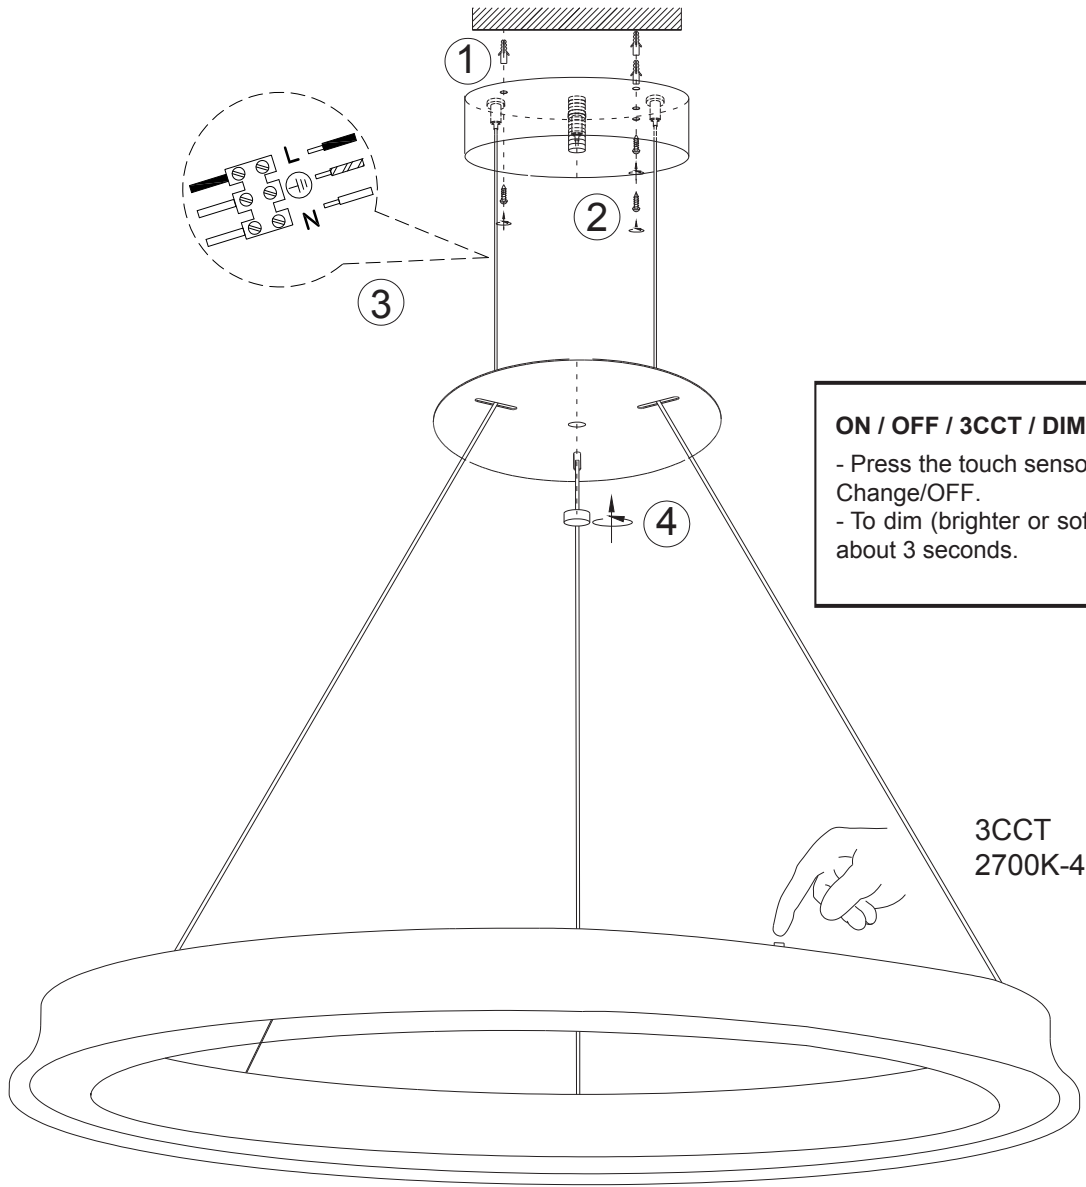

ITEM NO.: SERDA PE63

ON / OFF / 3CCT / DIM
- Press the touch sensor once to turn it ON/Colour Change/OFF.
- To dim (brighter or softer), press the touch sensor for about 3 seconds.

3CCT
2700K-4000K-5000K

IP20

240V ~ 50Hz LED 36W

2700K-4000K-5000K

3CCT TOUCH DIM

Telbix.

IMPORTANT
Must be installed by a qualified electrical contractor.
Install in accordance with AS/NSZ3000.