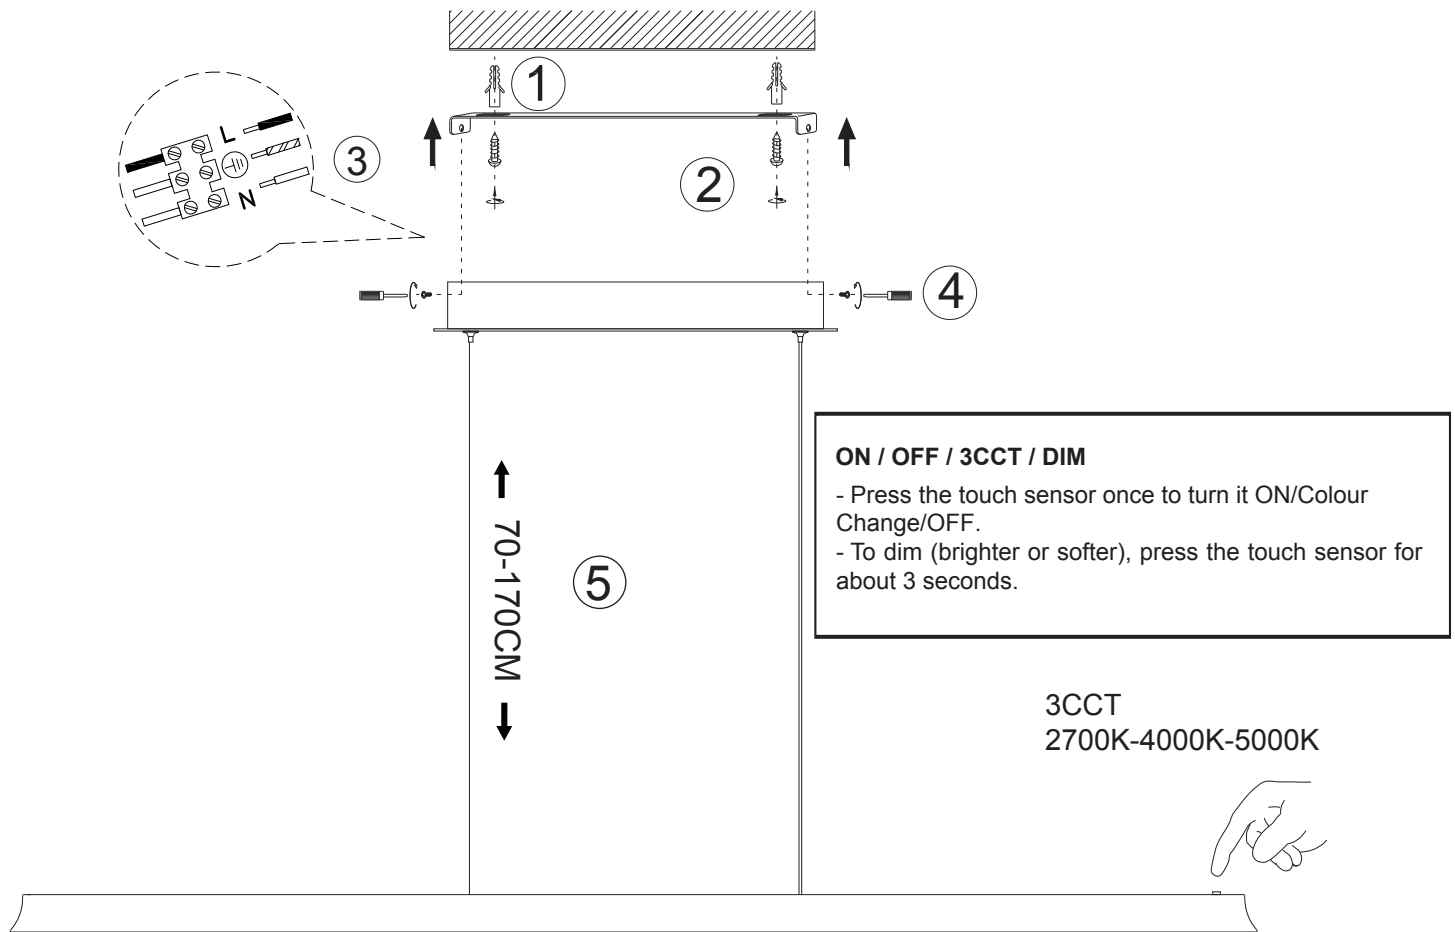

ITEM NO.: SERDA PE184

IP20

240V ~ 50Hz LED 46W

2700K-4000K-5000K

3CCT TOUCH DIM

**telbix.**

**IMPORTANT**

Must be installed by a qualified electrical contractor.

Install in accordance with AS/NSZ3000.