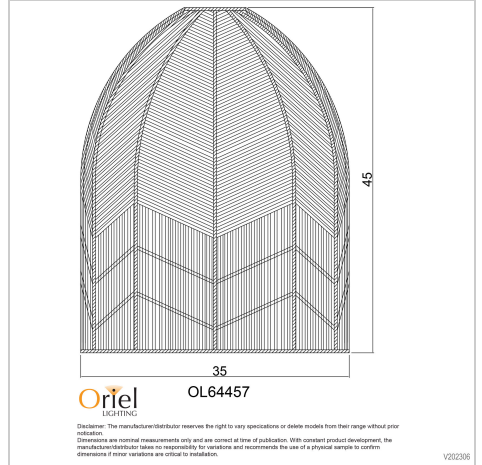

PLU	76486
Supplier Code	OL64457WH
UPI	9324879223874
Accessories - Required	Shade Only – Suspension Required
Electrician To Install	DIY shade – installed on existing cord set or fitting
Warranty / Guarantee	12 Month Replacement Guarantee

Images

Unless stated, fittings do not include globes (bulbs). No representations are made as to the suitability of this product for your application. All fixed lights (other than DIY lights) should be installed by a licensed electrical contractor. Due to continuing product development, some specifications may change over time. Refer to our detailed Terms and Conditions, online at: www.oriel-lighting.com.au | Details and specifications are current at the time of printing, and with constant product development, subject to change.

(c) Oriel Lighting

quality lighting at affordable prices | specifications subject to change without notice - check the website for the latest information | www.oriel-lighting.com.au