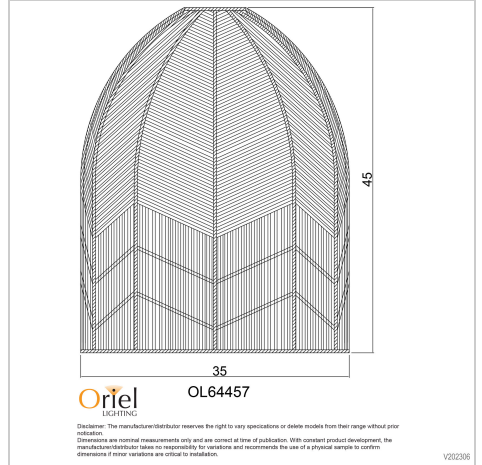

PLU	76485
Supplier Code	OL64457BK
UPI	9324879223867
Accessories - Required	Shade Only – Suspension Required
Electrician To Install	DIY shade – installed on existing cord set or fitting
Warranty / Guarantee	12 Month Replacement Guarantee

Images

Unless stated, fittings do not include globes (bulbs). No representations are made as to the suitability of this product for your application. All fixed lights (other than DIY lights) should be installed by a licensed electrical contractor. Due to continuing product development, some specifications may change over time. Refer to our detailed Terms and Conditions, online at: www.oriel-lighting.com.au | Details and specifications are current at the time of printing, and with constant product development, subject to change.

(c) Oriel Lighting

quality lighting at affordable prices | specifications subject to change without notice - check the website for the latest information | www.oriel-lighting.com.au