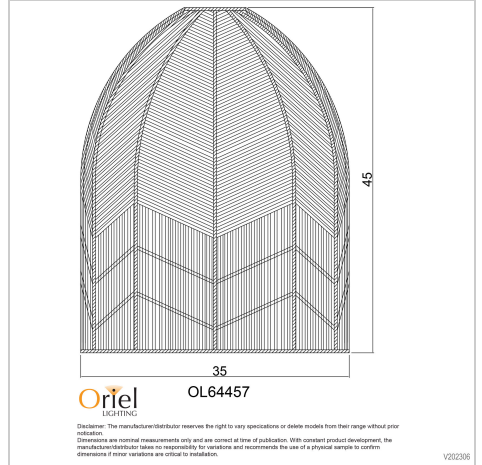

PLU	76484
Supplier Code	OL64457NAT
UPI	9324879223850
Accessories - Required	Shade Only – Suspension Required
Electrician To Install	DIY shade – installed on existing cord set or fitting
Warranty / Guarantee	12 Month Replacement Guarantee

Images

Unless stated, fittings do not include globes (bulbs). No representations are made as to the suitability of this product for your application. All fixed lights (other than DIY lights) should be installed by a licensed electrical contractor. Due to continuing product development, some specifications may change over time. Refer to our detailed Terms and Conditions, online at: www.oriel-lighting.com.au | Details and specifications are current at the time of printing, and with constant product development, subject to change.

(c) Oriel Lighting

quality lighting at affordable prices | specifications subject to change without notice - check the website for the latest information | www.oriel-lighting.com.au