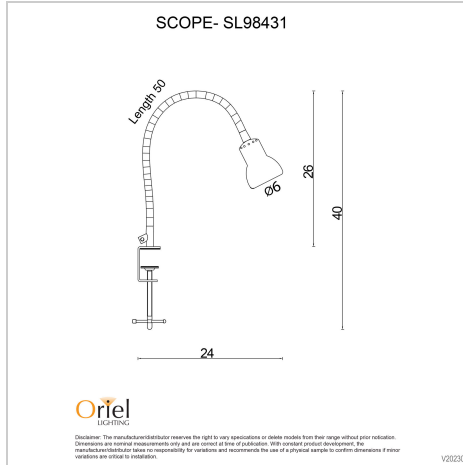

product specification

www.oriel-lighting.com.au

SCOPE

SKU:SL98431AB

The practical SCOPE clamp lamp has a flexible goose-neck which can be adjusted to any angle. Most often used as a bedhead or desk lamp, but suitable for other areas where extra task lighting is needed, like a study nook or kitchen pantry. Fitted with a clamp which will hold onto a surface edge of 5-45mm thick, and a long 1500mm cord with a switch 350mm from the lamp itself. We recommend an LED GU10 globe (available seperately). SCOPE is available in a range of colours.

Additional information

Shipping Weight	1.2 kg
Shipping Carton Dimensions	7.0 × 15.0 × 28.0 cm
Brand	Stylux Lighting
Colour	Antique Brass
Globe Qty	1
Globe Type	GU10
Max. Wattage	7W
Globe Included	NO
Recommended Globe	A-LED-970654055
Voltage	240V
Overall Height	40
Overall Width	6
Overall Depth	6
Fitting Length	50
Fitting Projection	24
Lamp Cord Length	170
Lamp Shade Dimensions	6

Lamp Switch	Hand Switch on Cord
Primary Material	METAL
Supplier Code	SL98431AB
UPI	9324879213424
In The Box	1 x Lamp
Warranty / Guarantee	12 Month Replacement Guarantee

Images

Unless stated, fittings do not include globes (bulbs). No representations are made as to the suitability of this product for your application. All fixed lights (other than DIY lights) should be installed by a licensed electrical contractor. Due to continuing product development, some specifications may change over time. Refer to our detailed Terms and Conditions, online at: www.oriel-lighting.com.au | Details and specifications are current at the time of printing, and with constant product development, subject to change.