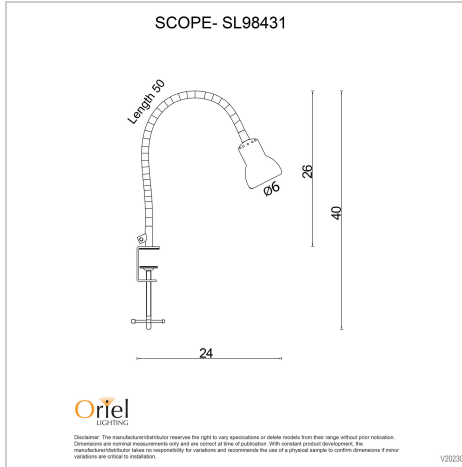

product specification

www.oriel-lighting.com.au

SCOPE

SKU:SL98431BC

The practical SCOPE clamp lamp has a flexible goose-neck which can be adjusted to any angle. Most often used as a bedhead or desk lamp, but suitable for other areas where extra task lighting is needed, like a study nook or kitchen pantry. Fitted with a clamp which will hold onto a surface edge of 5-45mm thick, and a long 1500mm cord with a switch 350mm from the lamp itself. We recommend an LED GU10 globe (available seperately). SCOPE is available in a range of colours.

Additional information

Shipping Weight	1.2 kg
Shipping Carton Dimensions	7.0 × 15.0 × 28.0 cm
Brand	Stylux Lighting
Colour	Brushed Chrome
Globe Qty	1
Globe Type	GU10
Max. Wattage	7W
Globe Included	NO
Recommended Globe	A-LED-970654055
Voltage	240V
Overall Height	40
Overall Width	6
Overall Depth	6
Fitting Length	50
Fitting Projection	24
Lamp Cord Length	170
Lamp Shade Dimensions	6

Lamp Switch	Hand Switch on Cord
Primary Material	METAL
Supplier Code	SL98431BC
UPI	9324879213431
In The Box	1 x Lamp
Warranty / Guarantee	12 Month Replacement Guarantee

Images

Unless stated, fittings do not include globes (bulbs). No representations are made as to the suitability of this product for your application. All fixed lights (other than DIY lights) should be installed by a licensed electrical contractor. Due to continuing product development, some specifications may change over time. Refer to our detailed Terms and Conditions, online at: www.oriel-lighting.com.au | Details and specifications are current at the time of printing, and with constant product development, subject to change.