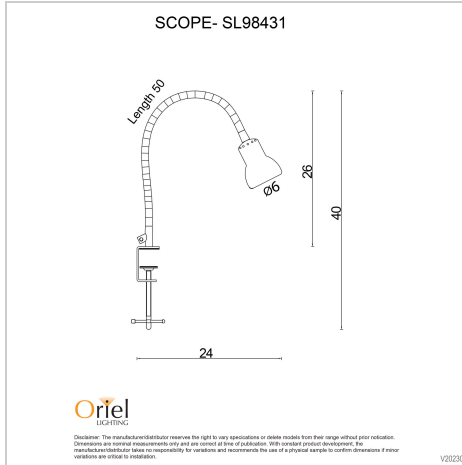

product specification

www.oriel-lighting.com.au

SCOPE

SKU:SL98431WH

The practical SCOPE clamp lamp has a flexible goose-neck which can be adjusted to any angle. Most often used as a bedhead or desk lamp, but suitable for other areas where extra task lighting is needed, like a study nook or kitchen pantry. Fitted with a clamp which will hold onto a surface edge of 5-45mm thick, and a long 1500mm cord with a switch 350mm from the lamp itself. We recommend an LED GU10 globe (available seperately). SCOPE is available in a range of colours.

Additional information

Shipping Weight	1.2 kg
Shipping Carton Dimensions	7.0 × 15.0 × 28.0 cm
Brand	Stylux Lighting
Colour	White
Globe Qty	1
Globe Type	GU10
Max. Wattage	7W
Globe Included	NO
Recommended Globe	A-LED-970654055
Voltage	240V
Overall Height	40
Overall Width	6
Overall Depth	6
Fitting Length	50
Fitting Projection	24
Lamp Cord Length	170
Lamp Shade Dimensions	6

Lamp Switch	Hand Switch on Cord
Primary Material	METAL
Supplier Code	SL98431WH
UPI	9324879213455
In The Box	1 x Lamp
Warranty / Guarantee	12 Month Replacement Guarantee

Images

Unless stated, fittings do not include globes (bulbs). No representations are made as to the suitability of this product for your application. All fixed lights (other than DIY lights) should be installed by a licensed electrical contractor. Due to continuing product development, some specifications may change over time. Refer to our detailed Terms and Conditions, online at: www.oriel-lighting.com.au | Details and specifications are current at the time of printing, and with constant product development, subject to change.