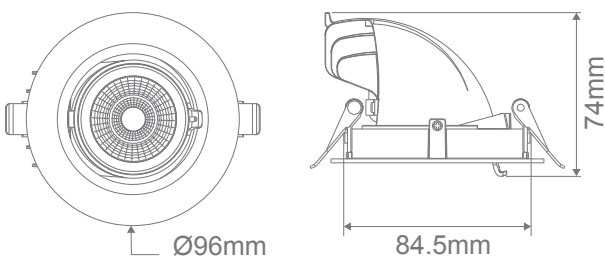

Scoop-13-Trio Adjustable LED Downlight

Description

The SCOOP-13 is the first in the line-up of single point COB adjustable LED down lights. Features include satin white or black finished frame and glass diffuser. Light is provided from a single point COB high performing LED with a perfectly matched 60° optical reflector. The reflector behaves in much the same way as a standard 50W halogen lamp does with the favourable scallop style illumination. Added benefits of up to 45° tilt function and fully mains dimmable LED driver makes this a perfect alternative to halogen and CFL style down lights.

Specification Features

Input Voltage:	240V AC
Power (W):	13W
IP rating (IP):	20
Lumens (lm):	Warm White 3000K - 780lm Neutral White 4000K - 880lm White 5000K - 870lm
LED type:	COB
CCT:	3000K - 4000K - 5000K (Switchable)
CRI:	≥90
Beam angle (°):	60°
Dimmable:	Yes*
Lifespan (hrs):	50,000hrs

* Fully dimmable with suitable dimmers.

Diagrams / Additional

Cutout: Ø85mm

Item No.	Variant		Colour
	Wht	Blk	
SCOOP-13	20468	20466	TRIO
	20469	20467	