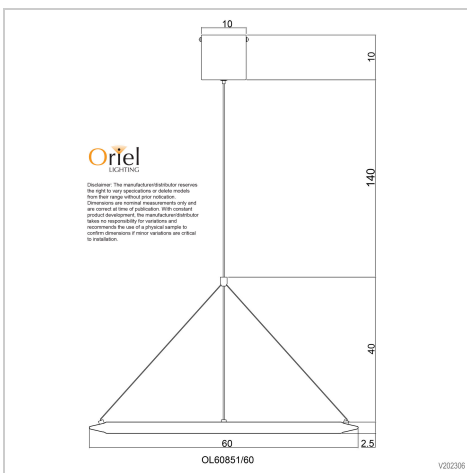

Colour Temperature	CTS3000/4000/5000K
Colour Rendition (CRI)	>Ra85
IP Rating	IP20
Dimmable	Yes
PLU	76343
Supplier Code	OL60851/60BK
UPI	9324879222297
In The Box	1 x pendant light
Electrician To Install	This fitting should be installed by a licenced electrician
Warranty / Guarantee	12 Month Replacement Guarantee

Images

Unless stated, fittings do not include globes (bulbs). No representations are made as to the suitability of this product for your application. All fixed lights (other than DIY lights) should be installed by a licensed electrical contractor. Due to continuing product development, some specifications may change over time. Refer to our detailed Terms and Conditions, online at: www.oriel-lighting.com.au | Details and specifications are current at the time of printing, and with constant product development, subject to change.

(c) Oriel Lighting

quality lighting at affordable prices | specifications subject to change without notice - check the website for the latest information | www.oriel-lighting.com.au