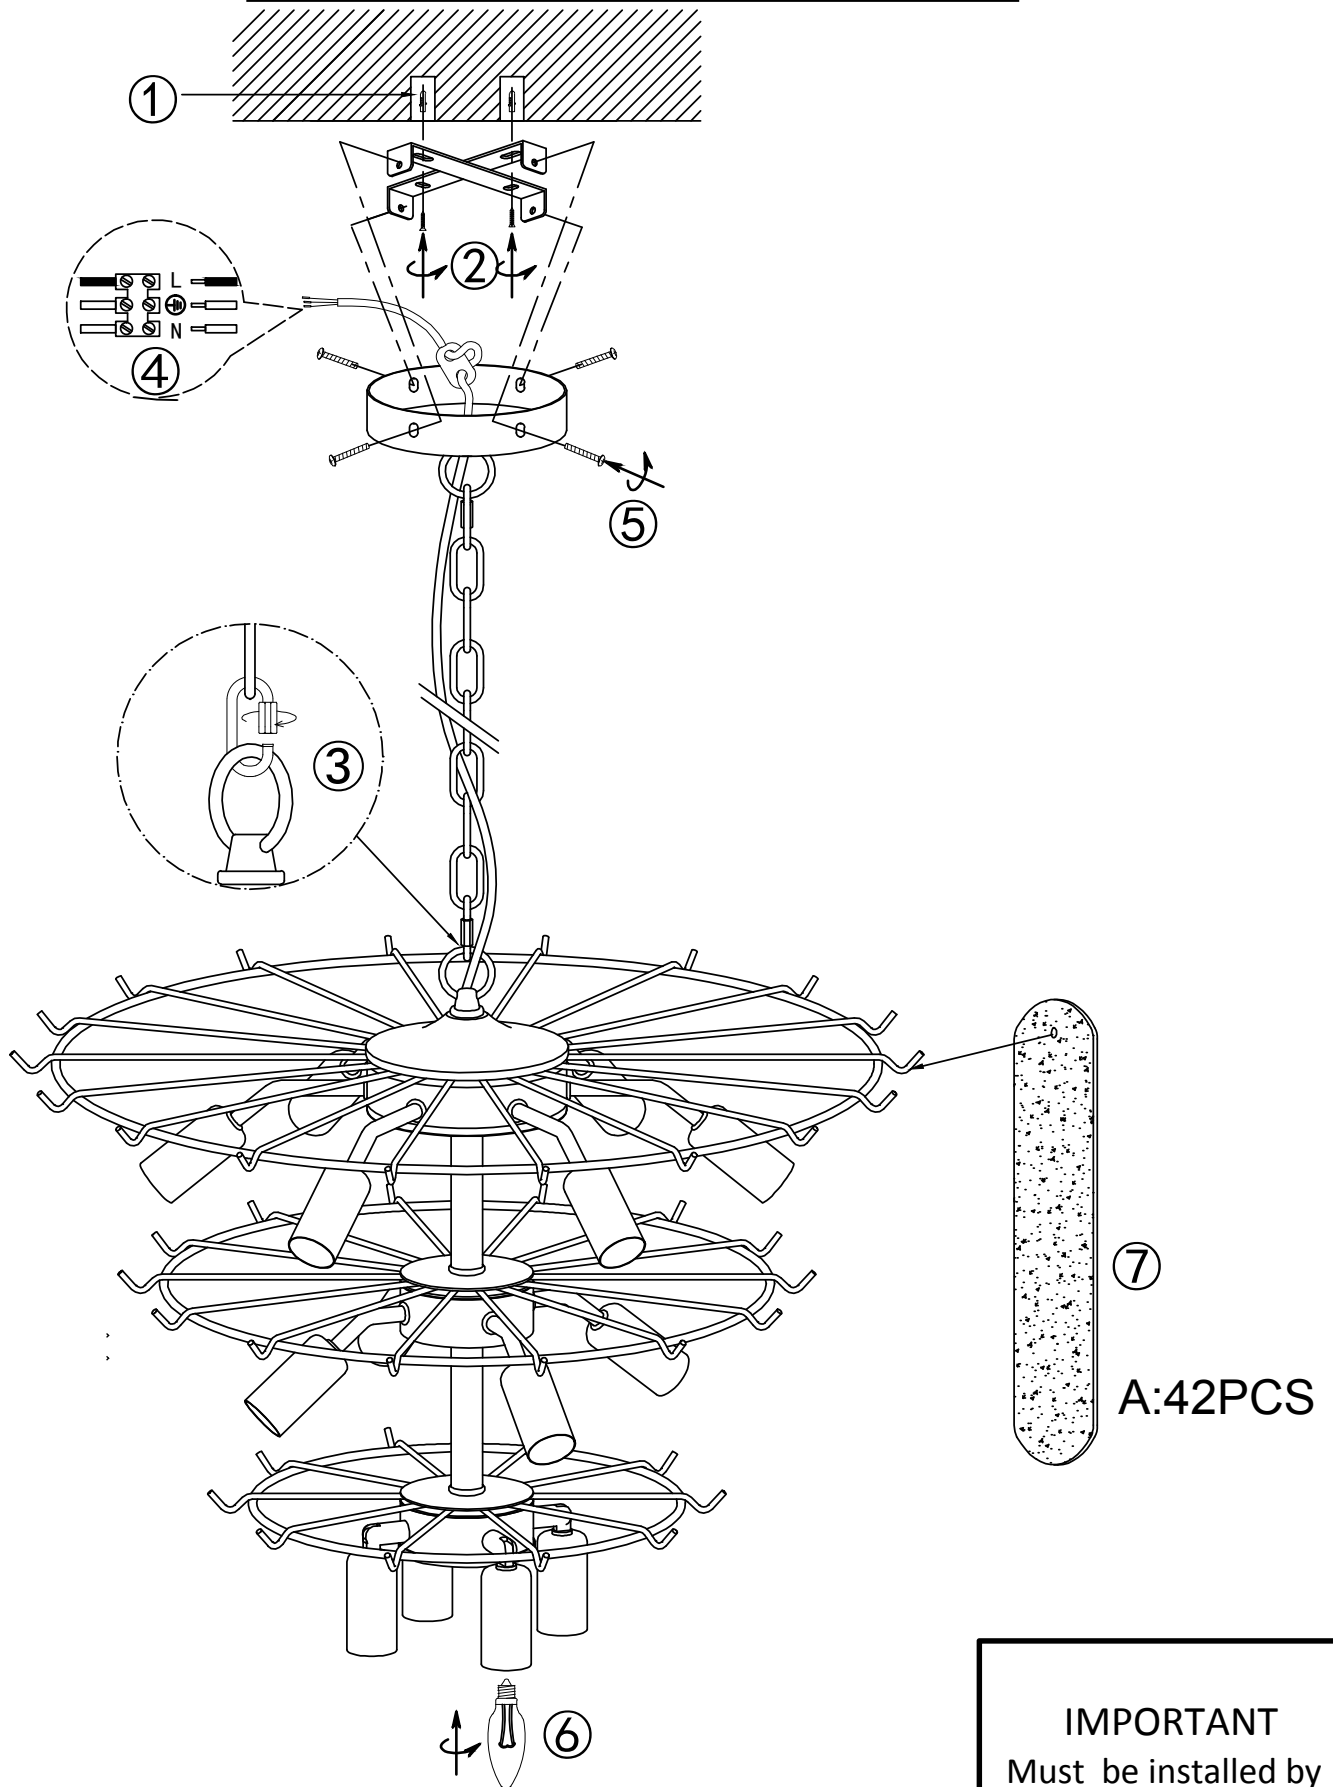

ITEM NO.: SAMONA PE14

⑦

A:42PCS

IP20

240V - 50Hz E14 Max.25Wx14

**Telbix.** NOTE: GLOBE NOT INCLUDED

**IMPORTANT**

Must be installed by a qualified electrical contractor.

Install in accordance with AS/NZS3000