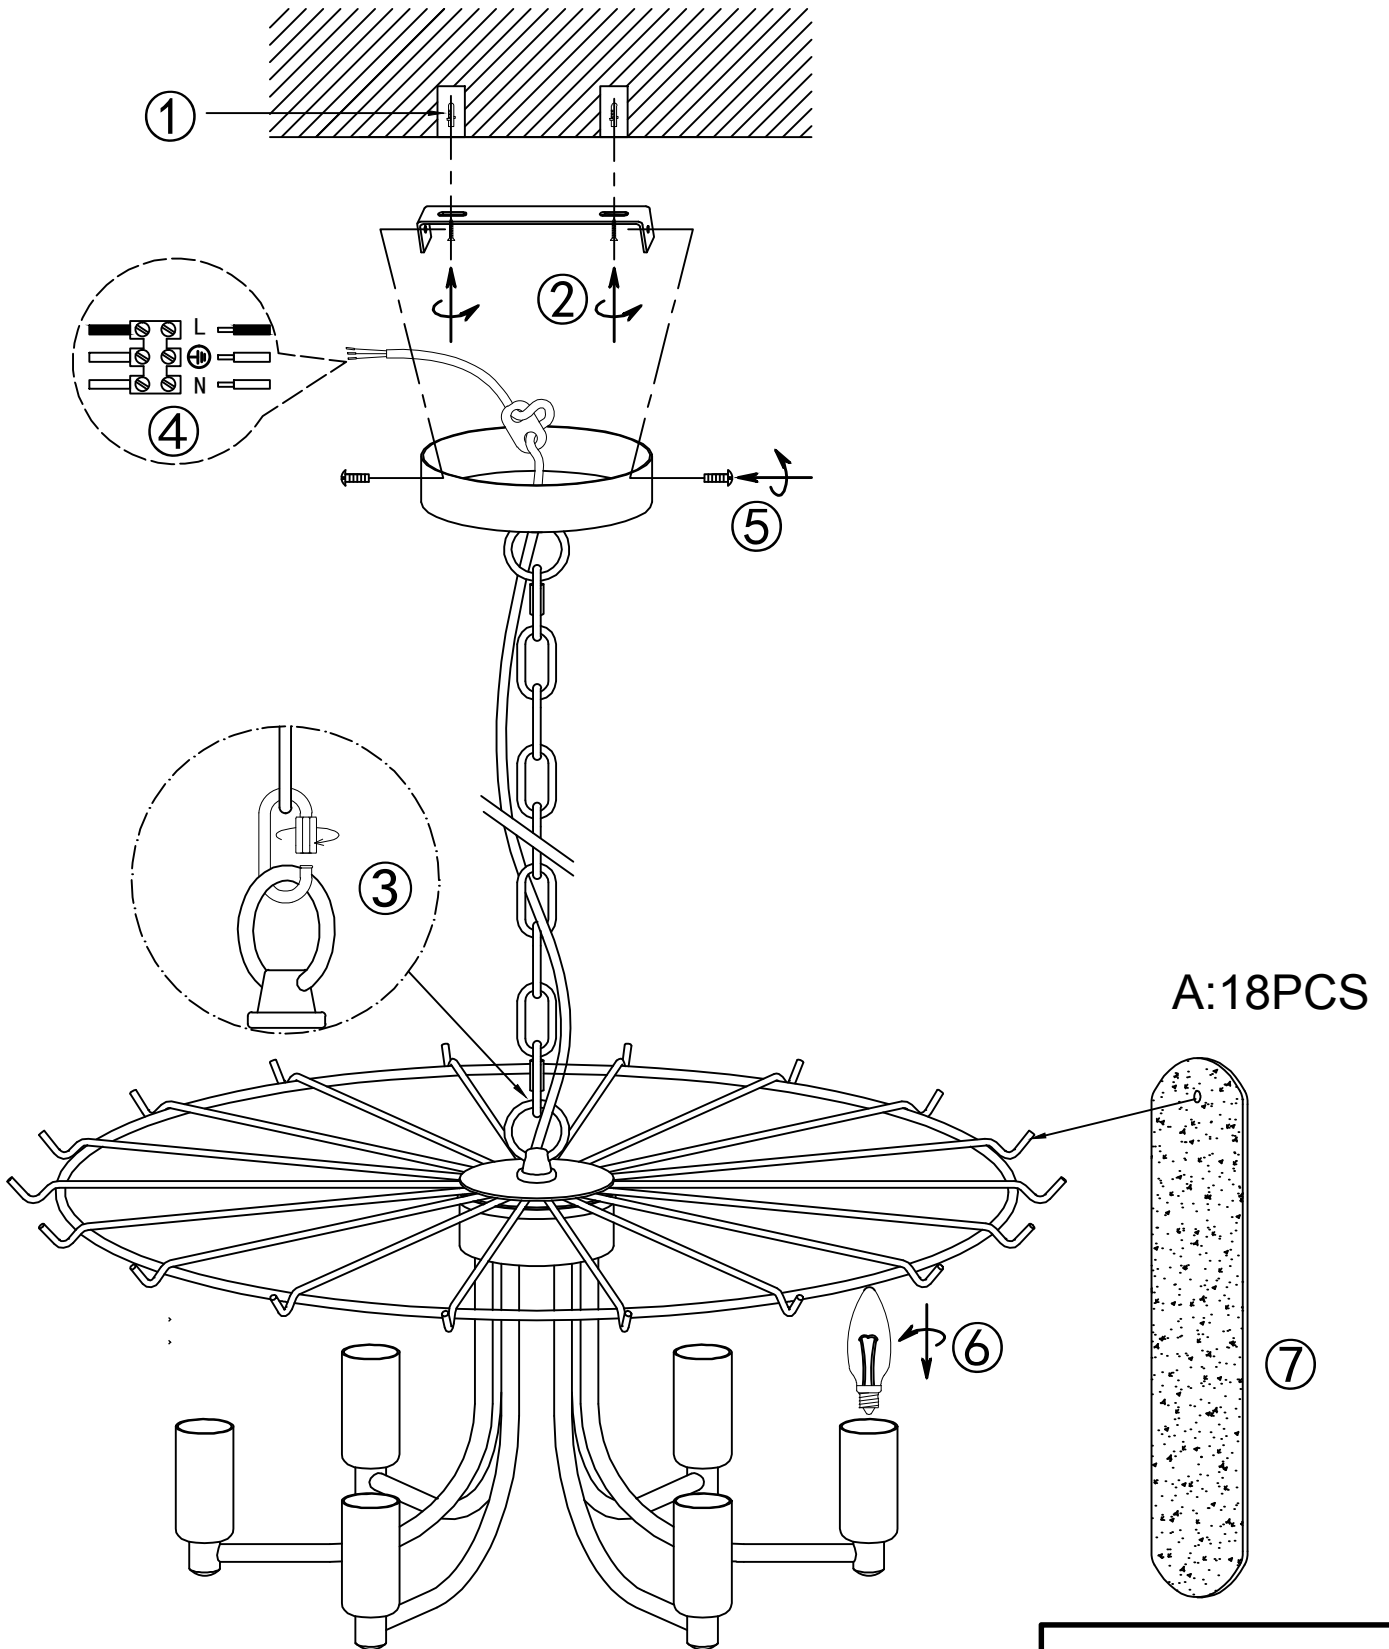

ITEM NO.: SAMONA PE06

IP20

240V - 50Hz E14 Max.25Wx6

Telbix.

NOTE: GLOBE NOT INCLUDED

IMPORTANT

Must be installed by a qualified electrical contractor.

Install in accordance with AS/NZS3000