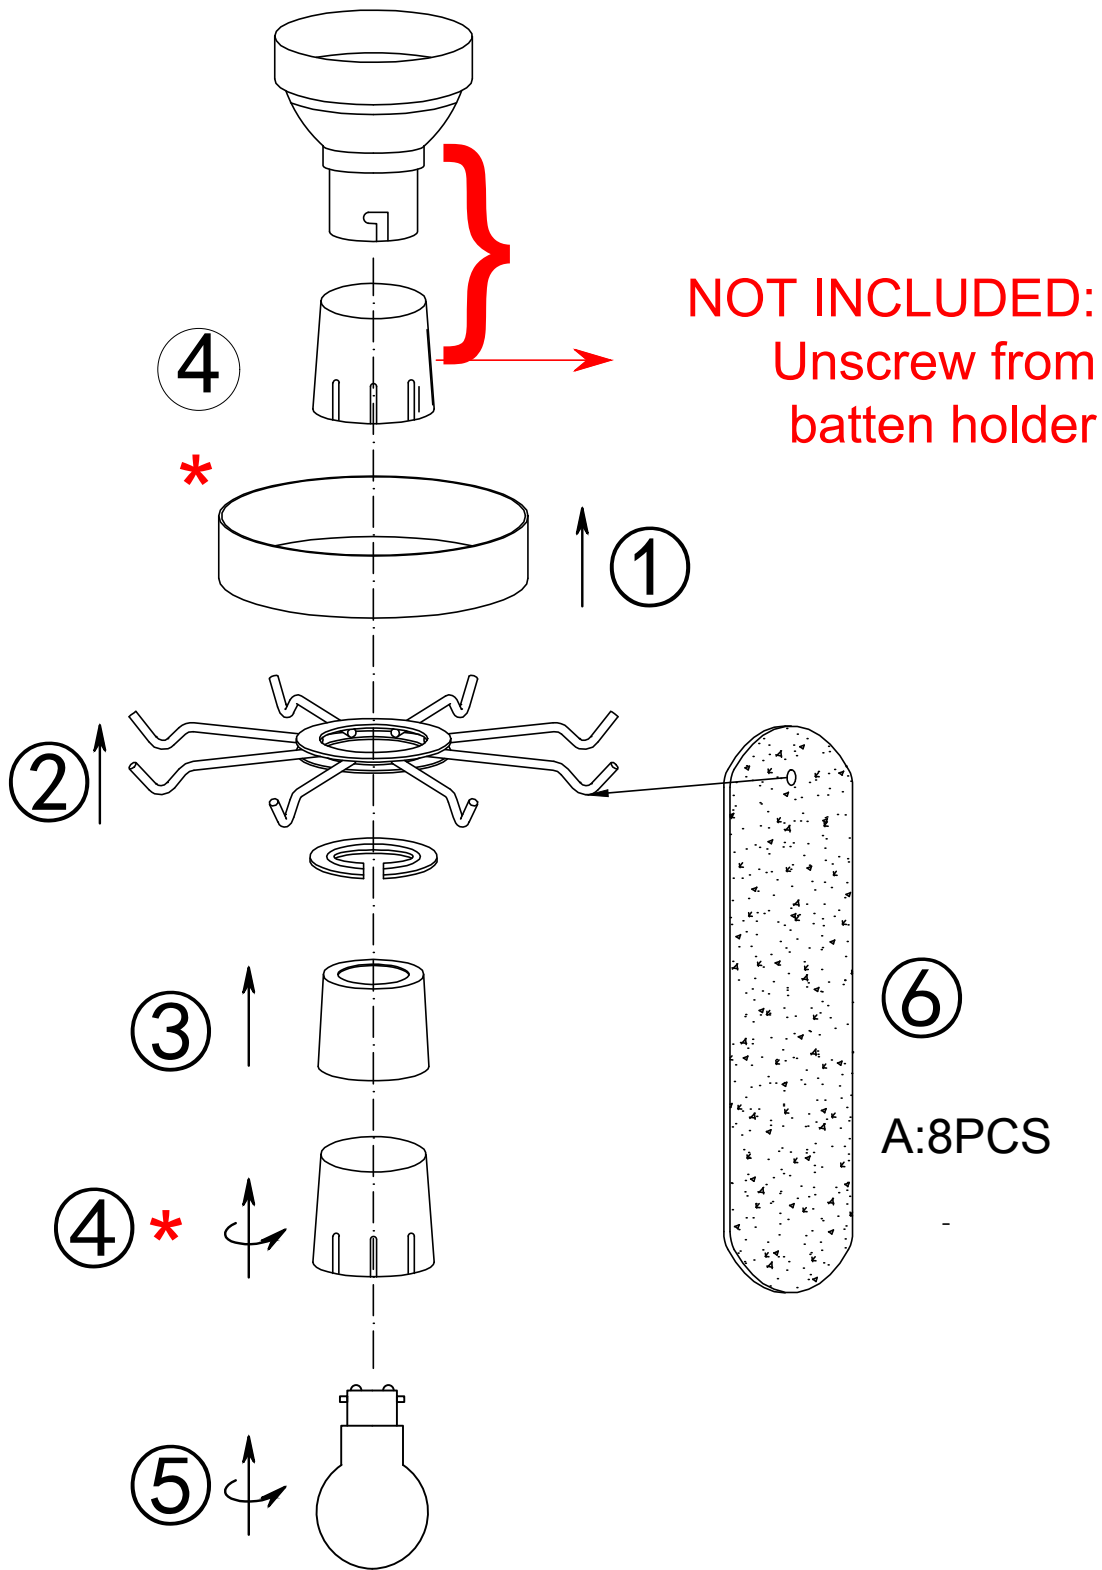

ITEM NO.: SAMONA BF

IP20

240V - 50Hz B22 Max.25Wx1

Telbix.

NOTE: GLOBE NOT INCLUDED

IMPORTANT
Must be installed by a qualified electrical contractor.
Install in accordance with AS/NZS3000