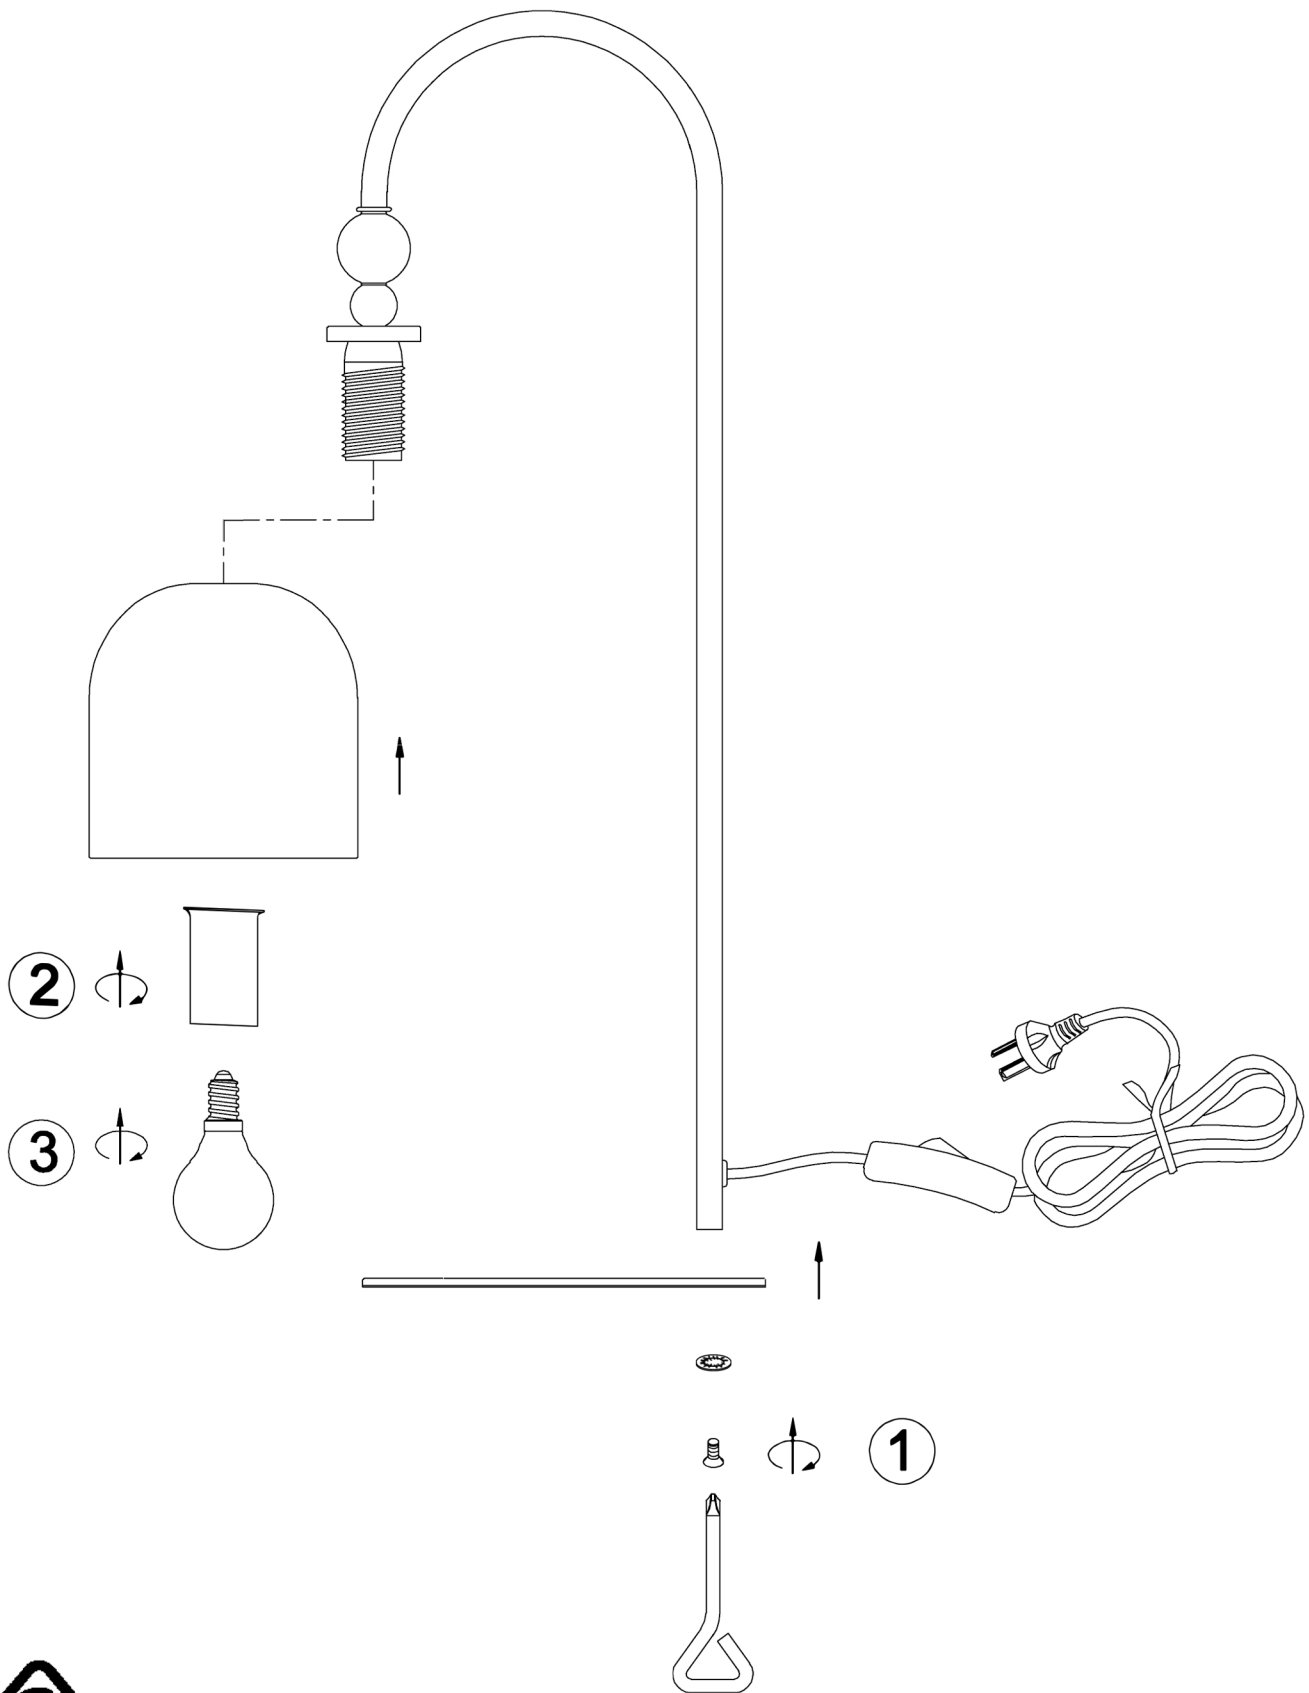

ITEM NO.:ROTIF TL

240V ~ 50Hz E14 Max.25Wx1

NOTE: GLOBE NOT INCLUDED

Disclaimer:
Tools not included
Shade ring attached on lamp holder
Globe(s) not included