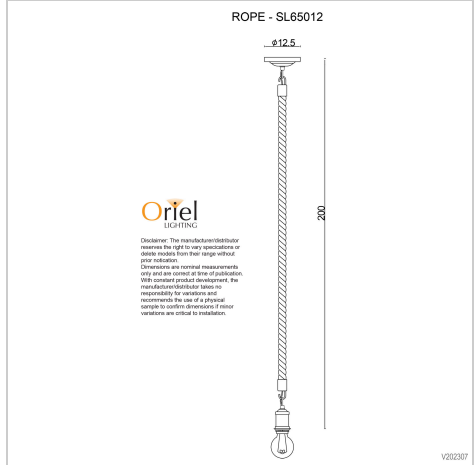

Supplier Code	SL65012BK
UPI	9324879217699
Electrician To Install	This fitting should be installed by a licenced electrician
Warranty / Guarantee	12 Month Replacement Guarantee

Images

Unless stated, fittings do not include globes (bulbs). No representations are made as to the suitability of this product for your application. All fixed lights (other than DIY lights) should be installed by a licensed electrical contractor. Due to continuing product development, some specifications may change over time. Refer to our detailed Terms and Conditions, online at: www.oriel-lighting.com.au | Details and specifications are current at the time of printing, and with constant product development, subject to change.

(c) Oriel Lighting

quality lighting at affordable prices | specifications subject to change without notice - check the website for the latest information | www.oriel-lighting.com.au