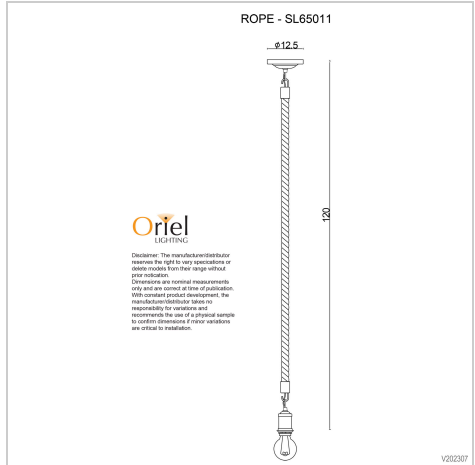

Supplier Code	SL65011BK
UPI	9324879213134
Electrician To Install	This fitting should be installed by a licenced electrician
Warranty / Guarantee	12 Month Replacement Guarantee

Images

Unless stated, fittings do not include globes (bulbs). No representations are made as to the suitability of this product for your application. All fixed lights (other than DIY lights) should be installed by a licensed electrical contractor. Due to continuing product development, some specifications may change over time. Refer to our detailed Terms and Conditions, online at: www.oriel-lighting.com.au | Details and specifications are current at the time of printing, and with constant product development, subject to change.

(c) Oriel Lighting

quality lighting at affordable prices | specifications subject to change without notice - check the website for the latest information | www.oriel-lighting.com.au