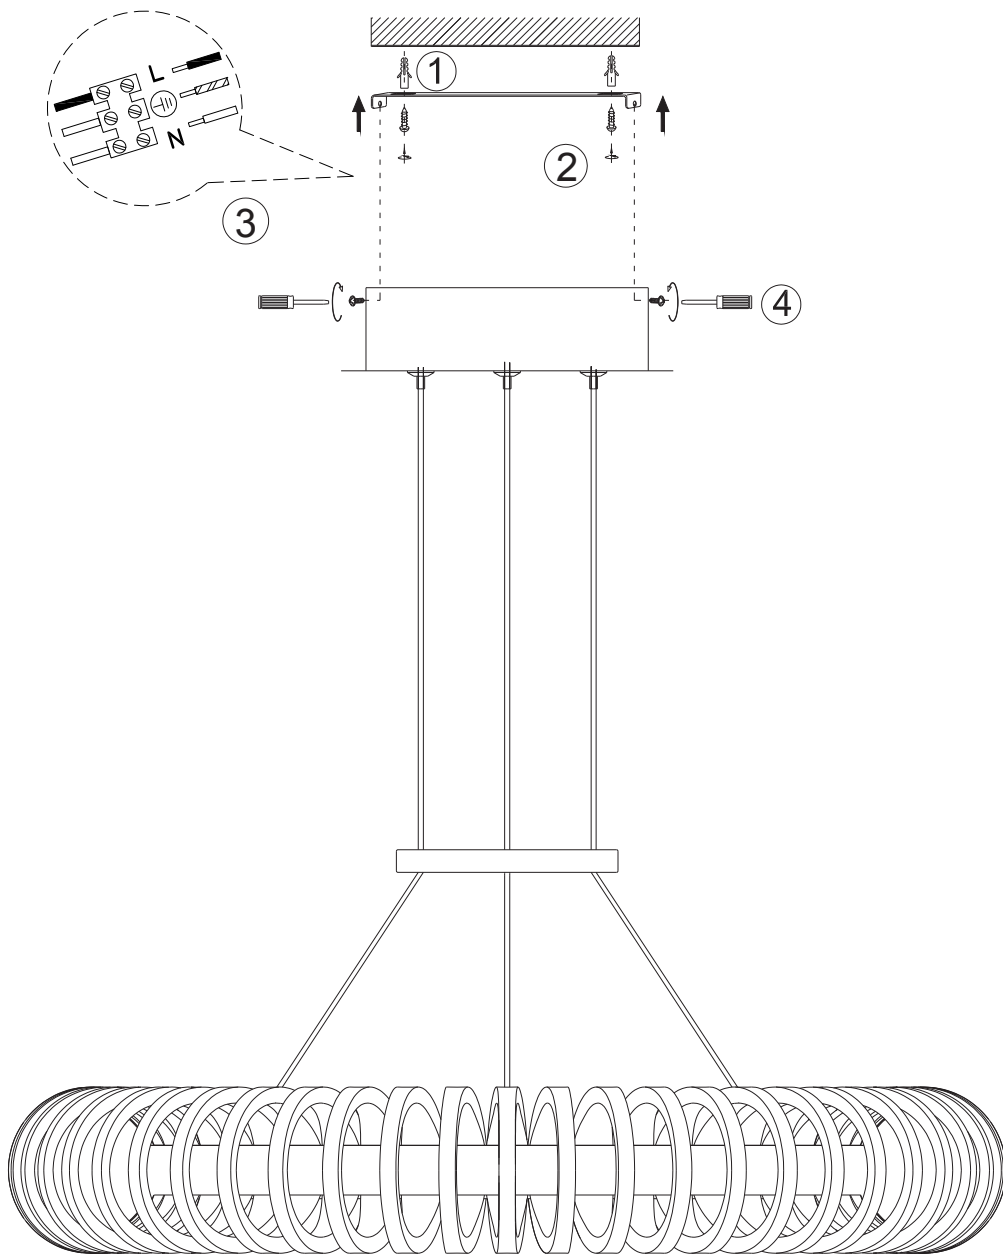

ITEM NO.: ROMAY PE80

IP20

240V ~ 50Hz LED 58W

3000K-4000K-5000K

TRAILING EDGE DIMMER

Telbix.

IMPORTANT
Must be installed by
a qualified electrical
contractor.
Install in
accordance with
AS/NSZ3000.