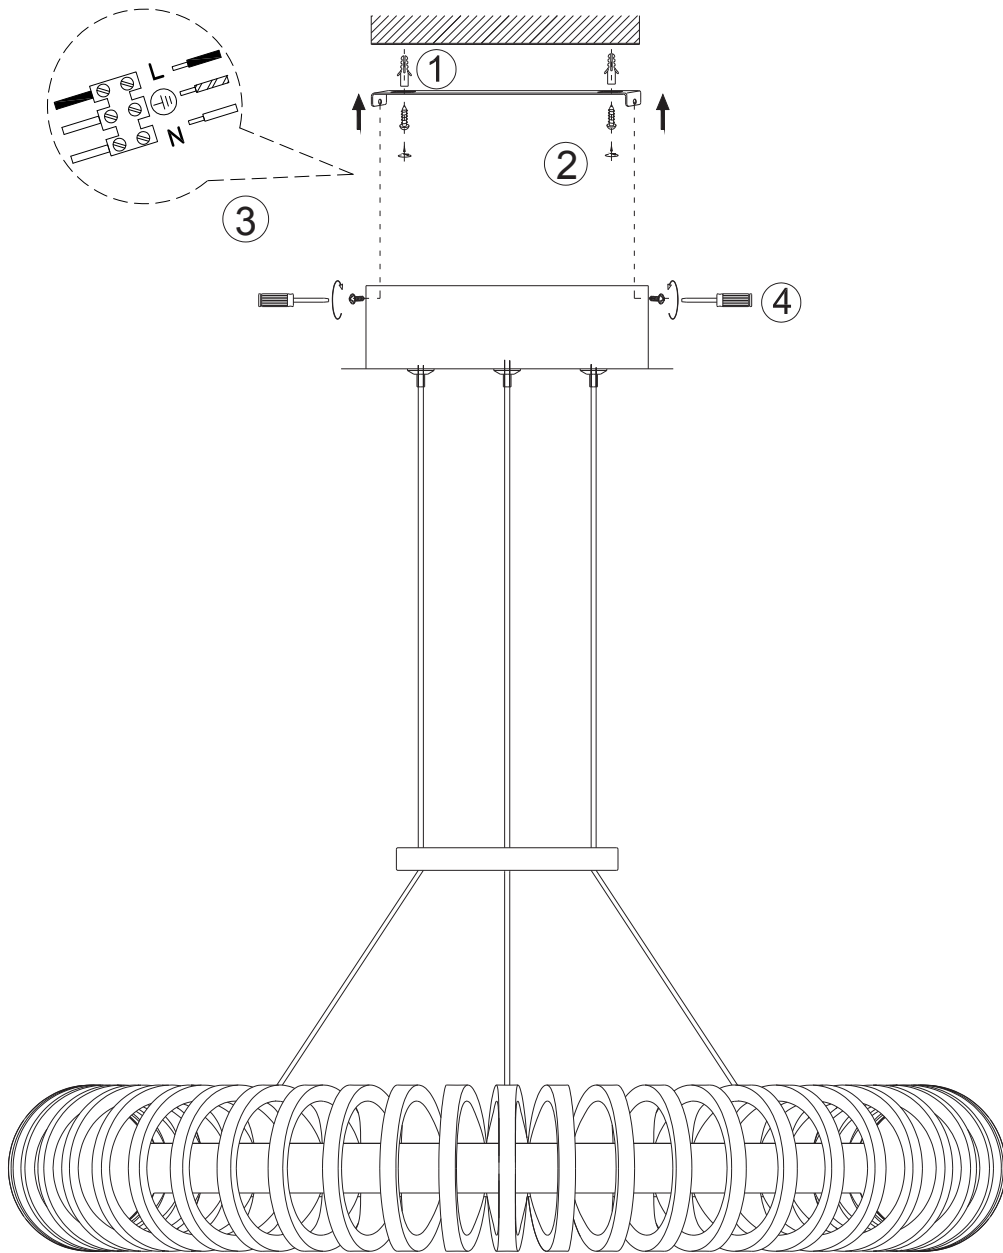

ITEM NO.: ROMAY PE60

IP20

240V ~ 50Hz LED 40W

3000K-4000K-5000K

TRAILING EDGE DIMMER

Telbix.

IMPORTANT

Must be installed by a qualified electrical contractor.