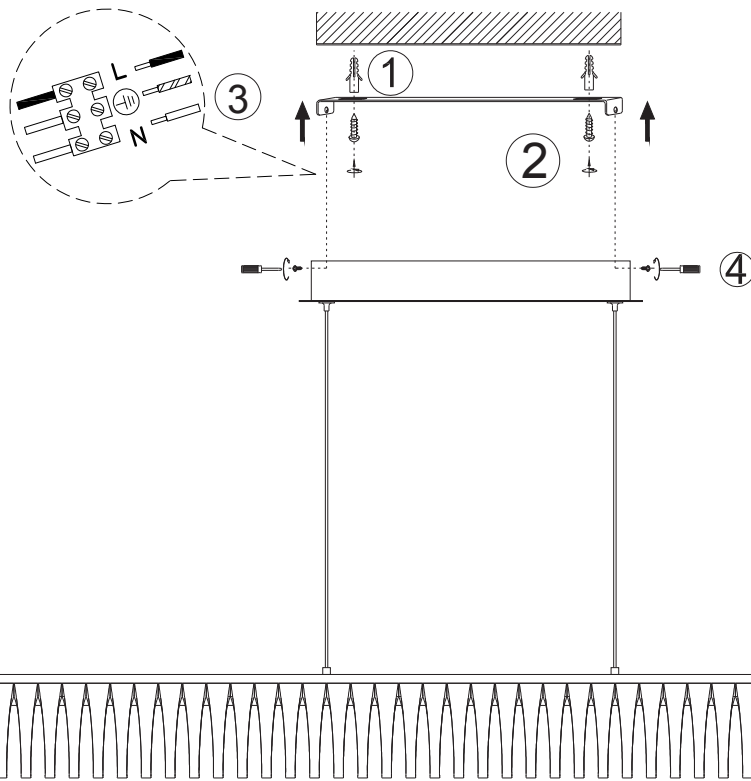

ITEM NO.: ROMAY PE150

IP20

240V ~ 50Hz LED 38W

3000K-4000K-5000K

TRAILING EDGE DIMMER

Telbix.

**IMPORTANT**  
Must be installed by  
a qualified electrical  
contractor.  
Install in  
accordance with  
AS/NSZ3000.