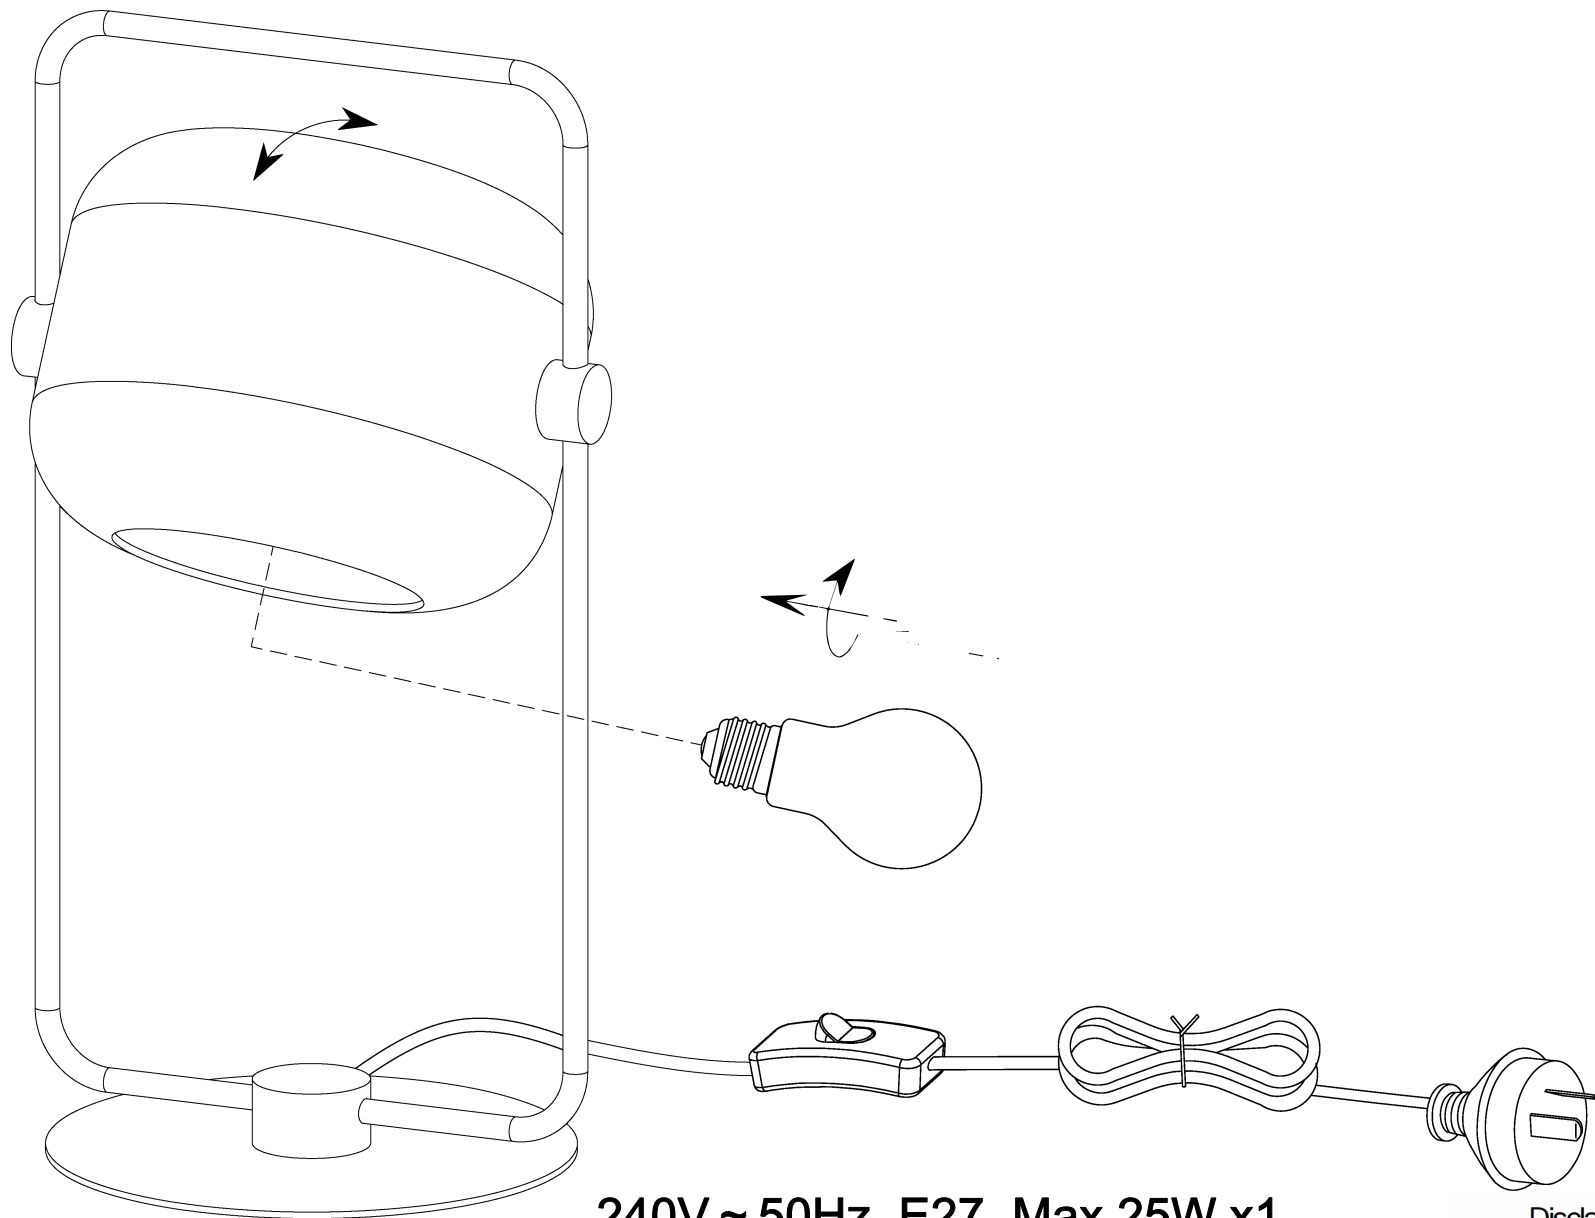

ITEMNO.: ROCHA TL

240V ~ 50Hz E27 Max.25W x1

NOTE: GLOBE NOT INCLUDED

Telbix.

- Disclaimer:
-  Tools not included
 -  Shade ring attached on lamp holder
 -  Globe(s) not included