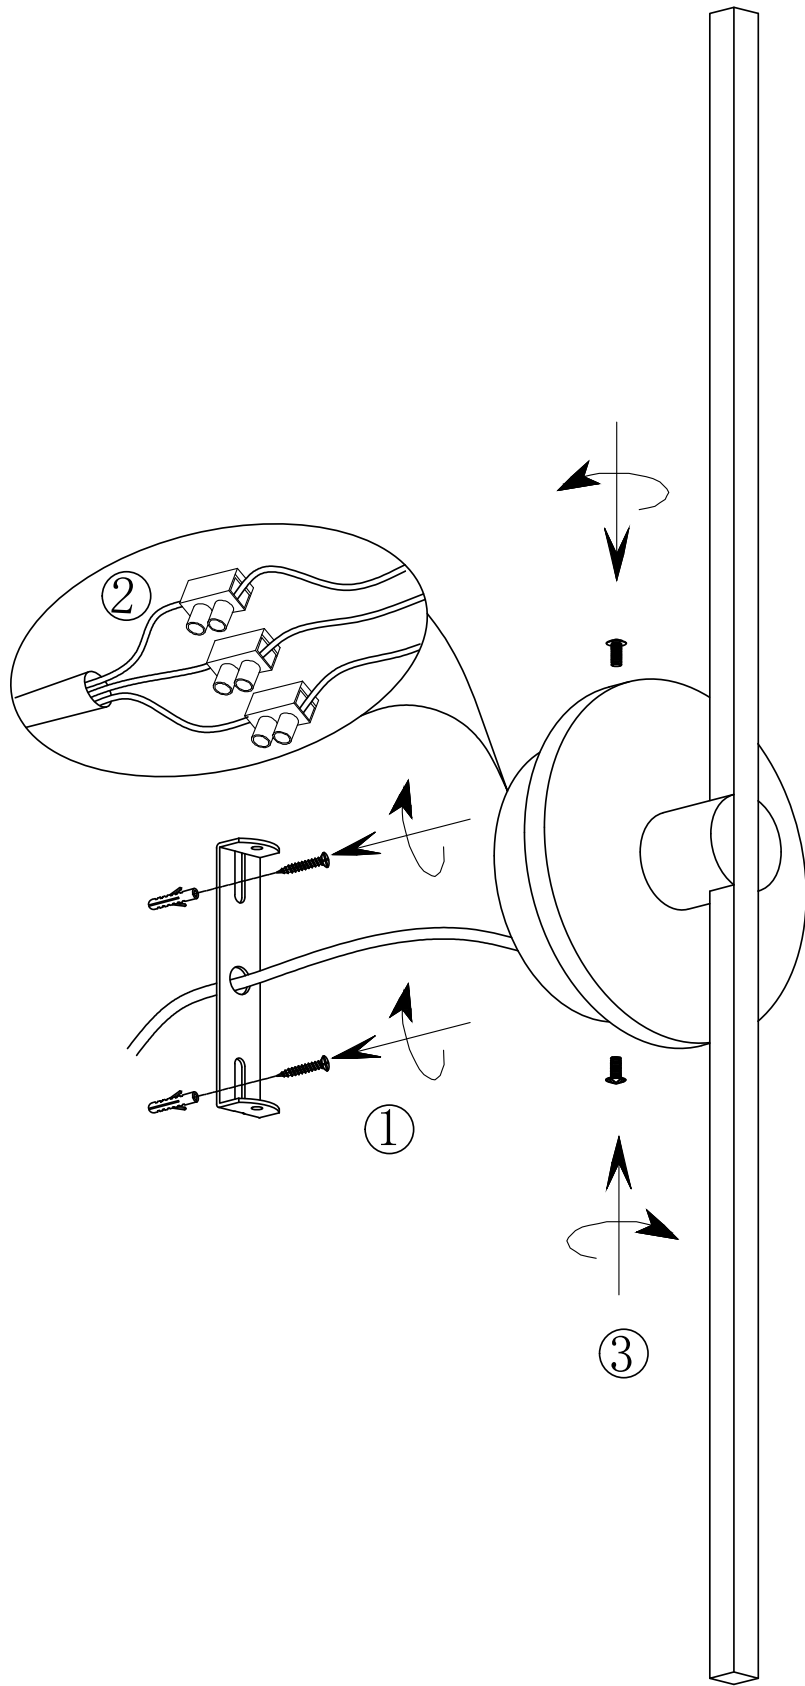

ITEM NO.: RIMINI WB

IP20

Telbix.

240V ~ 50Hz LED 12W 3000K

NON-DIM

IMPORTANT
Must be installed by
a qualified electrical
contractor.
install in accordance
with AS/NZS 3000