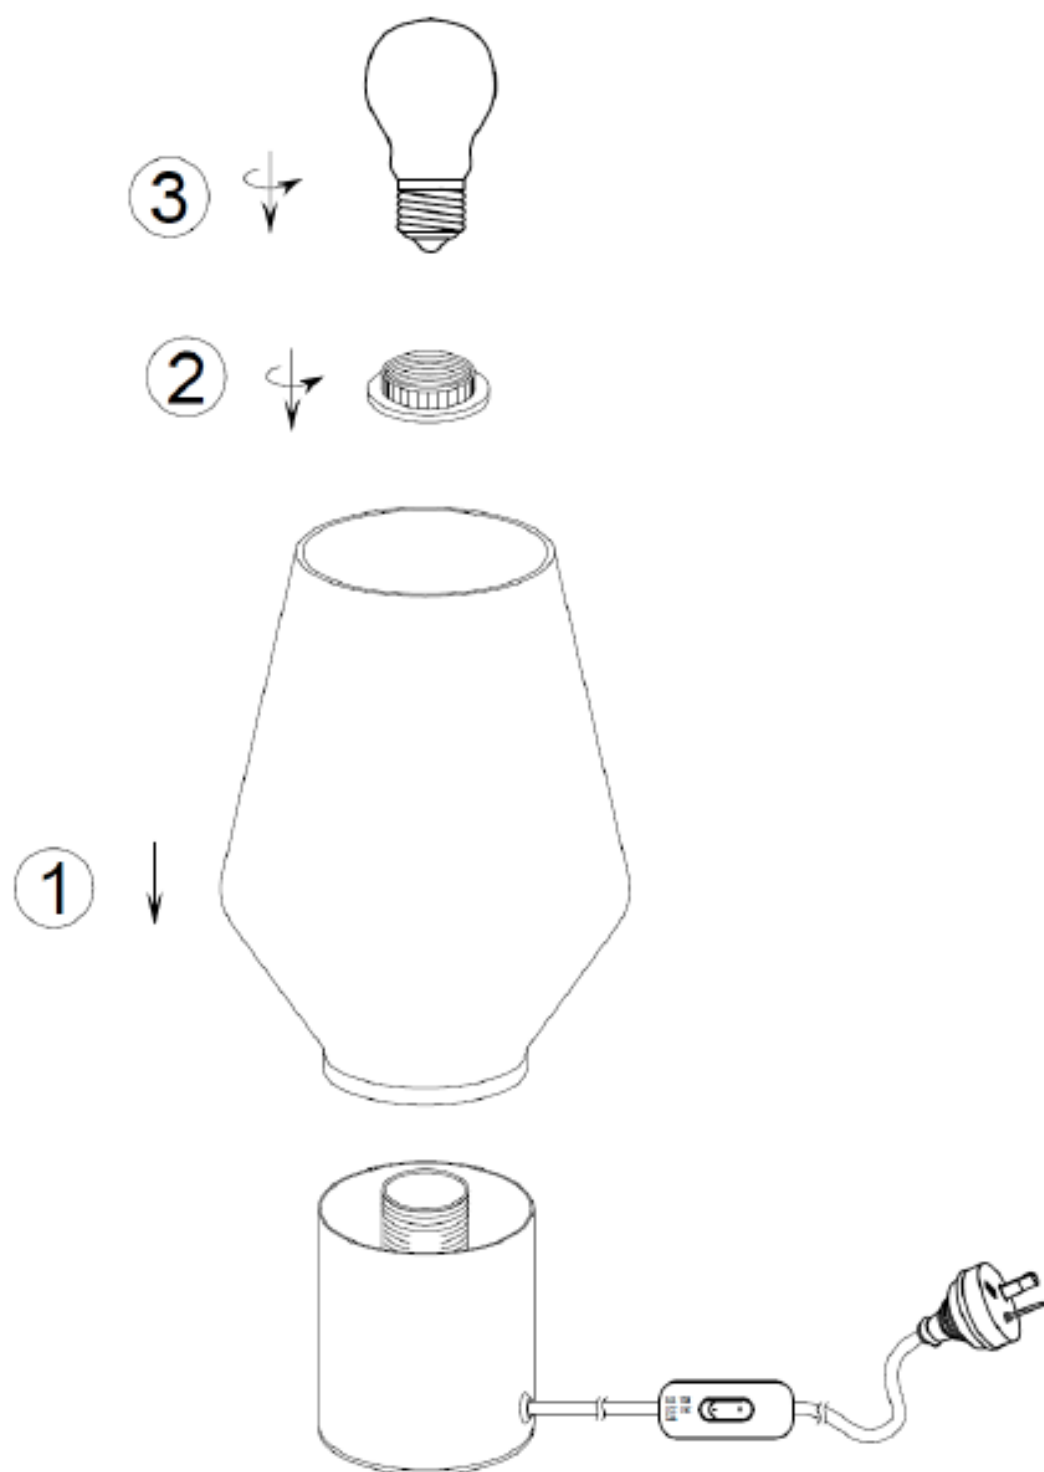

ITEM NO.:RENE TL 20

240V ~ 50Hz E27 Max.25Wx1

NOTE: GLOBE NOT INCLUDED

Telbix.

Disclaimer:

Tools not included

Shade ring attached on lamp holder

Globe(s) not included