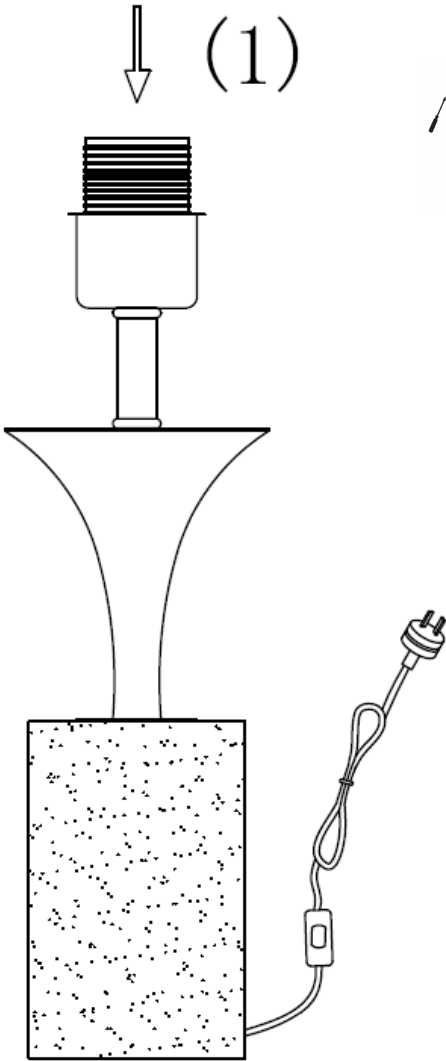

ITEM NO.: RENARA TL

Disclaimer:
/ / Tools not included
Shade ring attached on lamp holder
Globe(s) not included

IP20

240V - 50Hz E27 Max.25Wx1

Telbix.

NOTE: GLOBE NOT INCLUDED