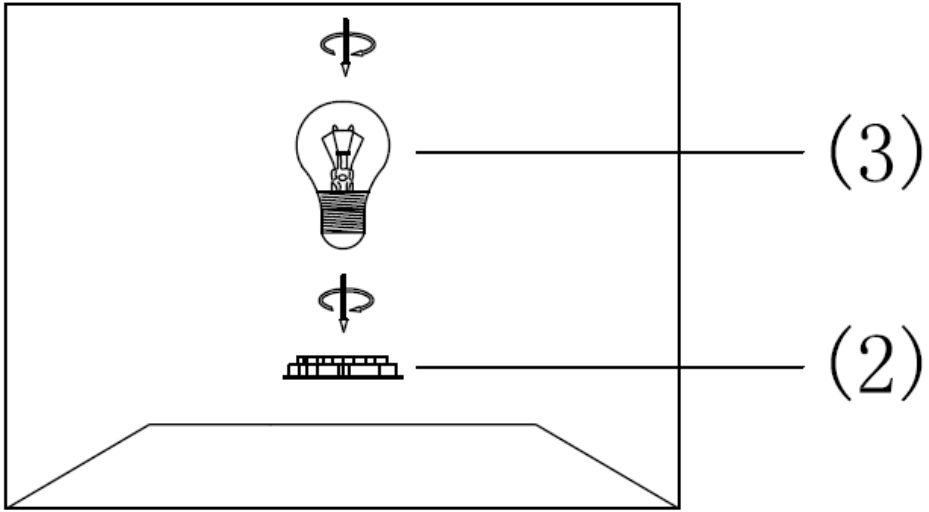

ITEM NO.: RENARA TL

Disclaimer:
/ / Tools not included
Shade ring attached on lamp holder
Globe(s) not included

IP20

240V - 50Hz E27 Max.25Wx1

Telbix.

NOTE: GLOBE NOT INCLUDED