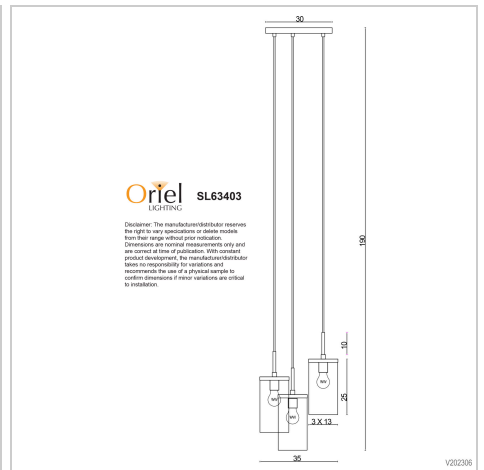

Fitting Glass	25
Primary Material	METAL
IP Rating	IP20
PLU	76366
Supplier Code	SL63403BK
UPI	9324879223133
In The Box	1 X SUSPENSION 3 X GLASS SHADES
Electrician To Install	This fitting should be installed by a licenced electrician
Warranty / Guarantee	12 Month Replacement Guarantee

Images

Unless stated, fittings do not include globes (bulbs). No representations are made as to the suitability of this product for your application. All fixed lights (other than DIY lights) should be installed by a licensed electrical contractor. Due to continuing product development, some specifications may change over time. Refer to our detailed Terms and Conditions, online at: www.orient-lighting.com.au | Details and specifications are current at the time of printing, and with constant product development, subject to change.

(c) Oriel Lighting

quality lighting at affordable prices | specifications subject to change without notice - check the website for the latest information | www.orient-lighting.com.au