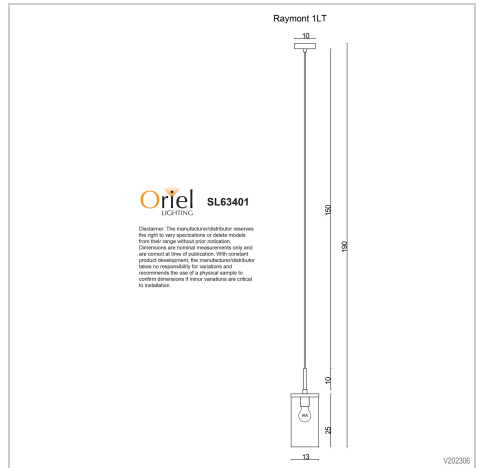

Cord / Wire Material	BLACK PVC
Fitting Glass	25
Primary Material	METAL
IP Rating	IP20
PLU	76365
Supplier Code	SL63401BK
UPI	9324879223126
In The Box	1 X SUSPENSION 1 X GLASS SHADE
Electrician To Install	This fitting should be installed by a licenced electrician
Warranty / Guarantee	12 Month Replacement Guarantee

Images

Unless stated, fittings do not include globes (bulbs). No representations are made as to the suitability of this product for your application. All fixed lights (other than DIY lights) should be installed by a licensed electrical contractor. Due to continuing product development, some specifications may change over time. Refer to our detailed Terms and Conditions, online at: www.oriel-lighting.com.au | Details and specifications are current at the time of printing, and with constant product development, subject to change.

(c) Oriel Lighting

quality lighting at affordable prices | specifications subject to change without notice - check the website for the latest information | www.oriel-lighting.com.au