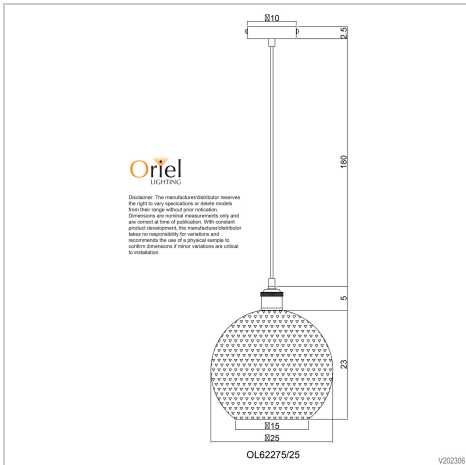

Fitting Other Dimension	Open 15
Glass/Diffuser Material	Clear Glass
Cord / Wire Material	Black Cloth
PLU	76333
Supplier Code	OL62275/25AB
UPI	9324879222198
In The Box	1 x pendant suspension, 1 x glass
Electrician To Install	This fitting should be installed by a licenced electrician
Warranty / Guarantee	12 Month Replacement Guarantee

Images

Unless stated, fittings do not include globes (bulbs). No representations are made as to the suitability of this product for your application. All fixed lights (other than DIY lights) should be installed by a licensed electrical contractor. Due to continuing product development, some specifications may change over time. Refer to our detailed Terms and Conditions, online at: www.oriel-lighting.com.au | Details and specifications are current at the time of printing, and with constant product development, subject to change.

(c) Oriel Lighting

quality lighting at affordable prices | specifications subject to change without notice - check the website for the latest information | www.oriel-lighting.com.au