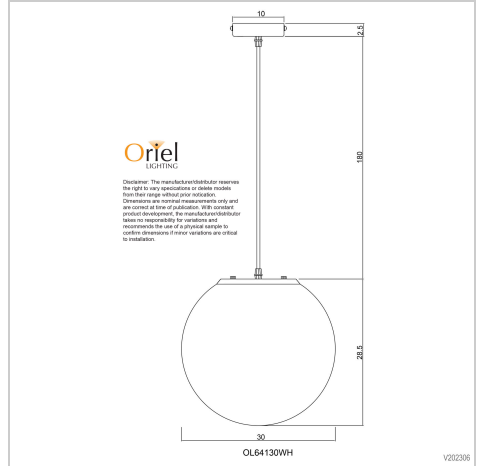

IP Rating	IP20
Supplier Code	OL64130WH
UPI	9324879205719
Electrician To Install	This fitting should be installed by a licenced electrician
Warranty / Guarantee	12 Month Replacement Guarantee

Images

Unless stated, fittings do not include globes (bulbs). No representations are made as to the suitability of this product for your application. All fixed lights (other than DIY lights) should be installed by a licensed electrical contractor. Due to continuing product development, some specifications may change over time. Refer to our detailed Terms and Conditions, online at: www.oriel-lighting.com.au | Details and specifications are current at the time of printing, and with constant product development, subject to change.

(c) Oriel Lighting

quality lighting at affordable prices | specifications subject to change without notice - check the website for the latest information | www.oriel-lighting.com.au