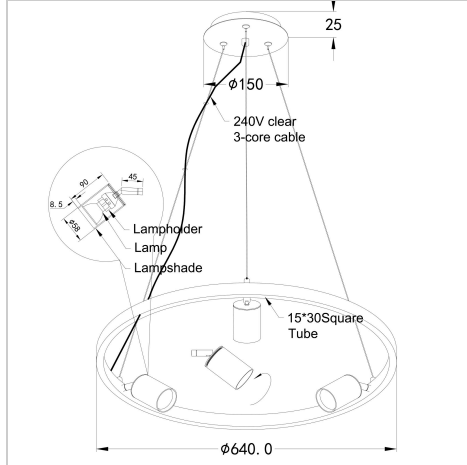

Fitting Material	Steel
IP Rating	IP20
Supplier Code	OL56093BK
UPI	9324879219969
Electrician To Install	This fitting should be installed by a licenced electrician
Warranty / Guarantee	12 Month Replacement Guarantee

Images

Unless stated, fittings do not include globes (bulbs). No representations are made as to the suitability of this product for your application. All fixed lights (other than DIY lights) should be installed by a licensed electrical contractor. Due to continuing product development, some specifications may change over time. Refer to our detailed Terms and Conditions, online at: www.oriel-lighting.com.au | Details and specifications are current at the time of printing, and with constant product development, subject to change.

(c) Oriel Lighting

quality lighting at affordable prices | specifications subject to change without notice - check the website for the latest information | www.oriel-lighting.com.au