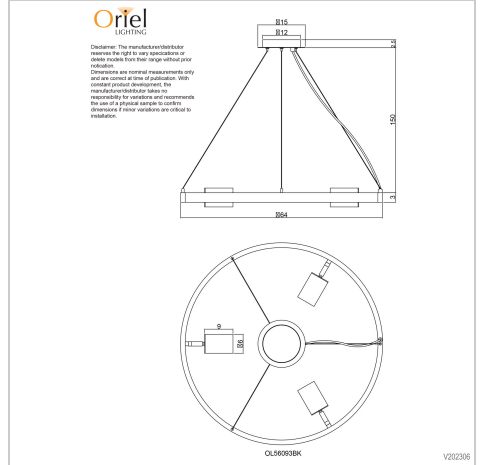

Fitting Material	Steel
IP Rating	IP20
Supplier Code	OL56093BK
UPI	9324879219969
Electrician To Install	This fitting should be installed by a licenced electrician
Warranty / Guarantee	12 Month Replacement Guarantee

Images

Unless stated, fittings do not include globes (bulbs). No representations are made as to the suitability of this product for your application. All fixed lights (other than DIY lights) should be installed by a licensed electrical contractor. Due to continuing product development, some specifications may change over time. Refer to our detailed Terms and Conditions, online at: www.oriel-lighting.com.au | Details and specifications are current at the time of printing, and with constant product development, subject to change.

(c) Oriel Lighting

quality lighting at affordable prices | specifications subject to change without notice - check the website for the latest information | www.oriel-lighting.com.au