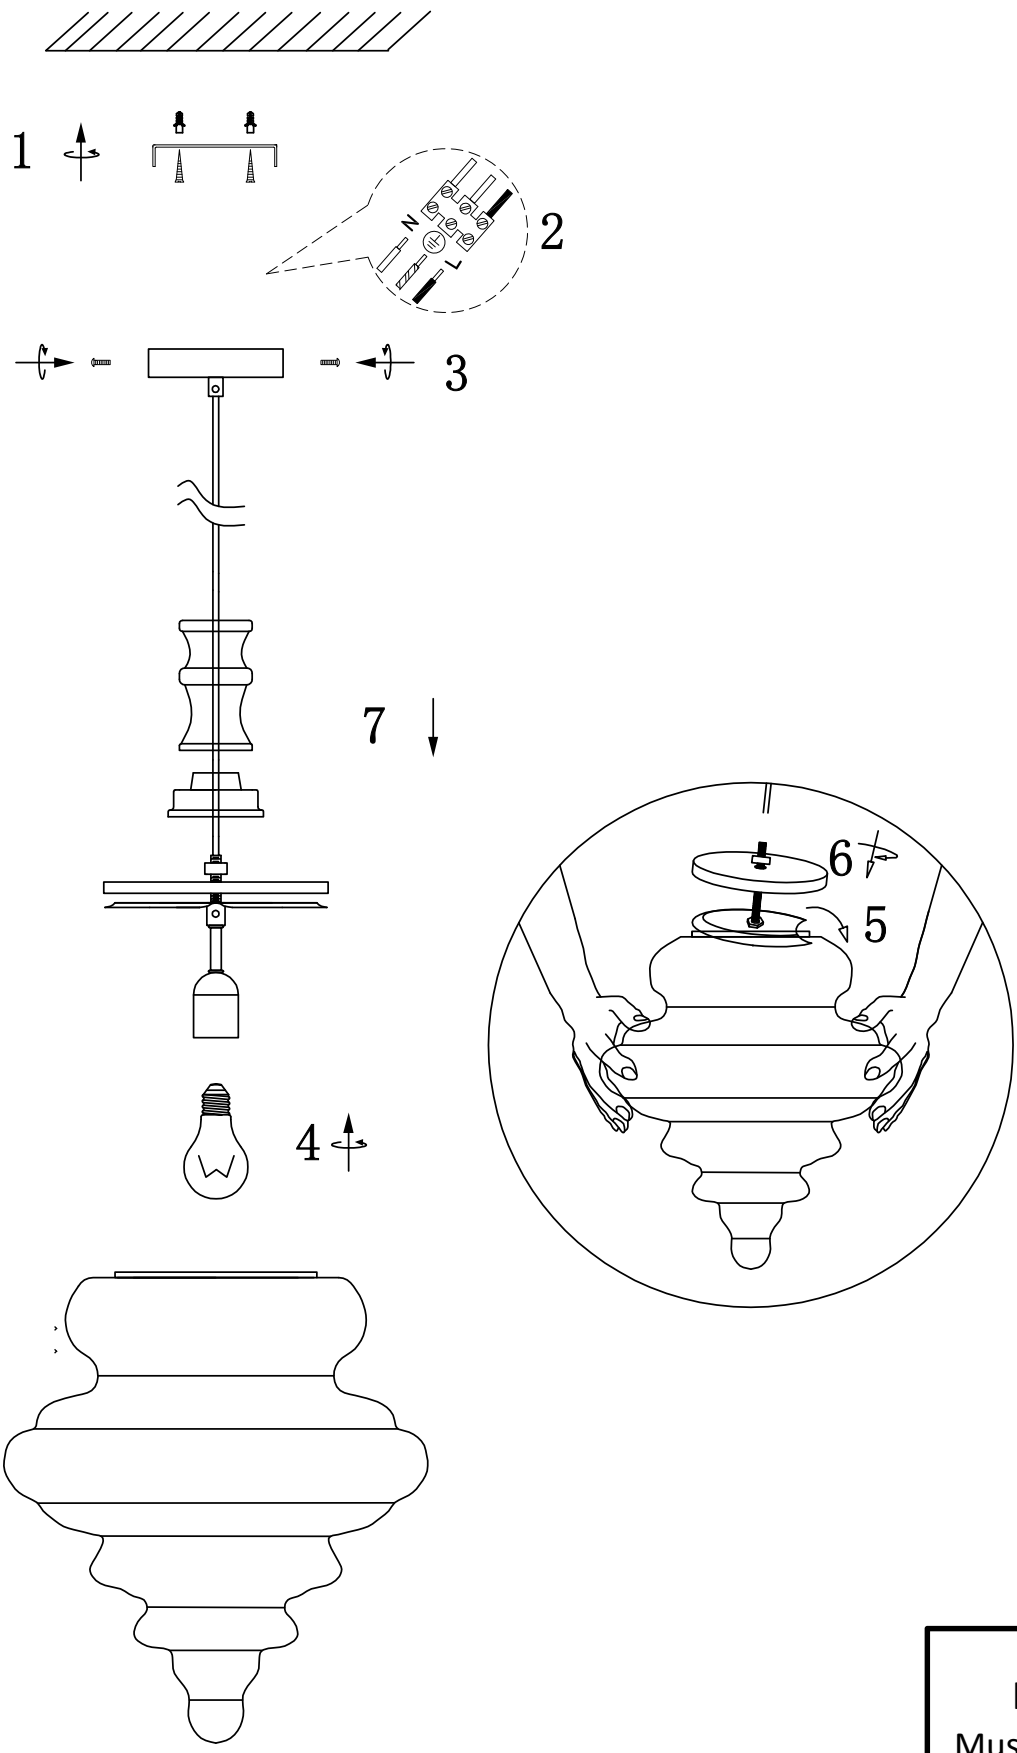

ITEM NO.: PRIVAS PE38

IP20

240V - 50Hz E27 Max.25Wx1

Telbix. NOTE: GLOBE NOT INCLUDED

IMPORTANT
Must be installed by a qualified electrical contractor.
Install in accordance with AS/NZS3000