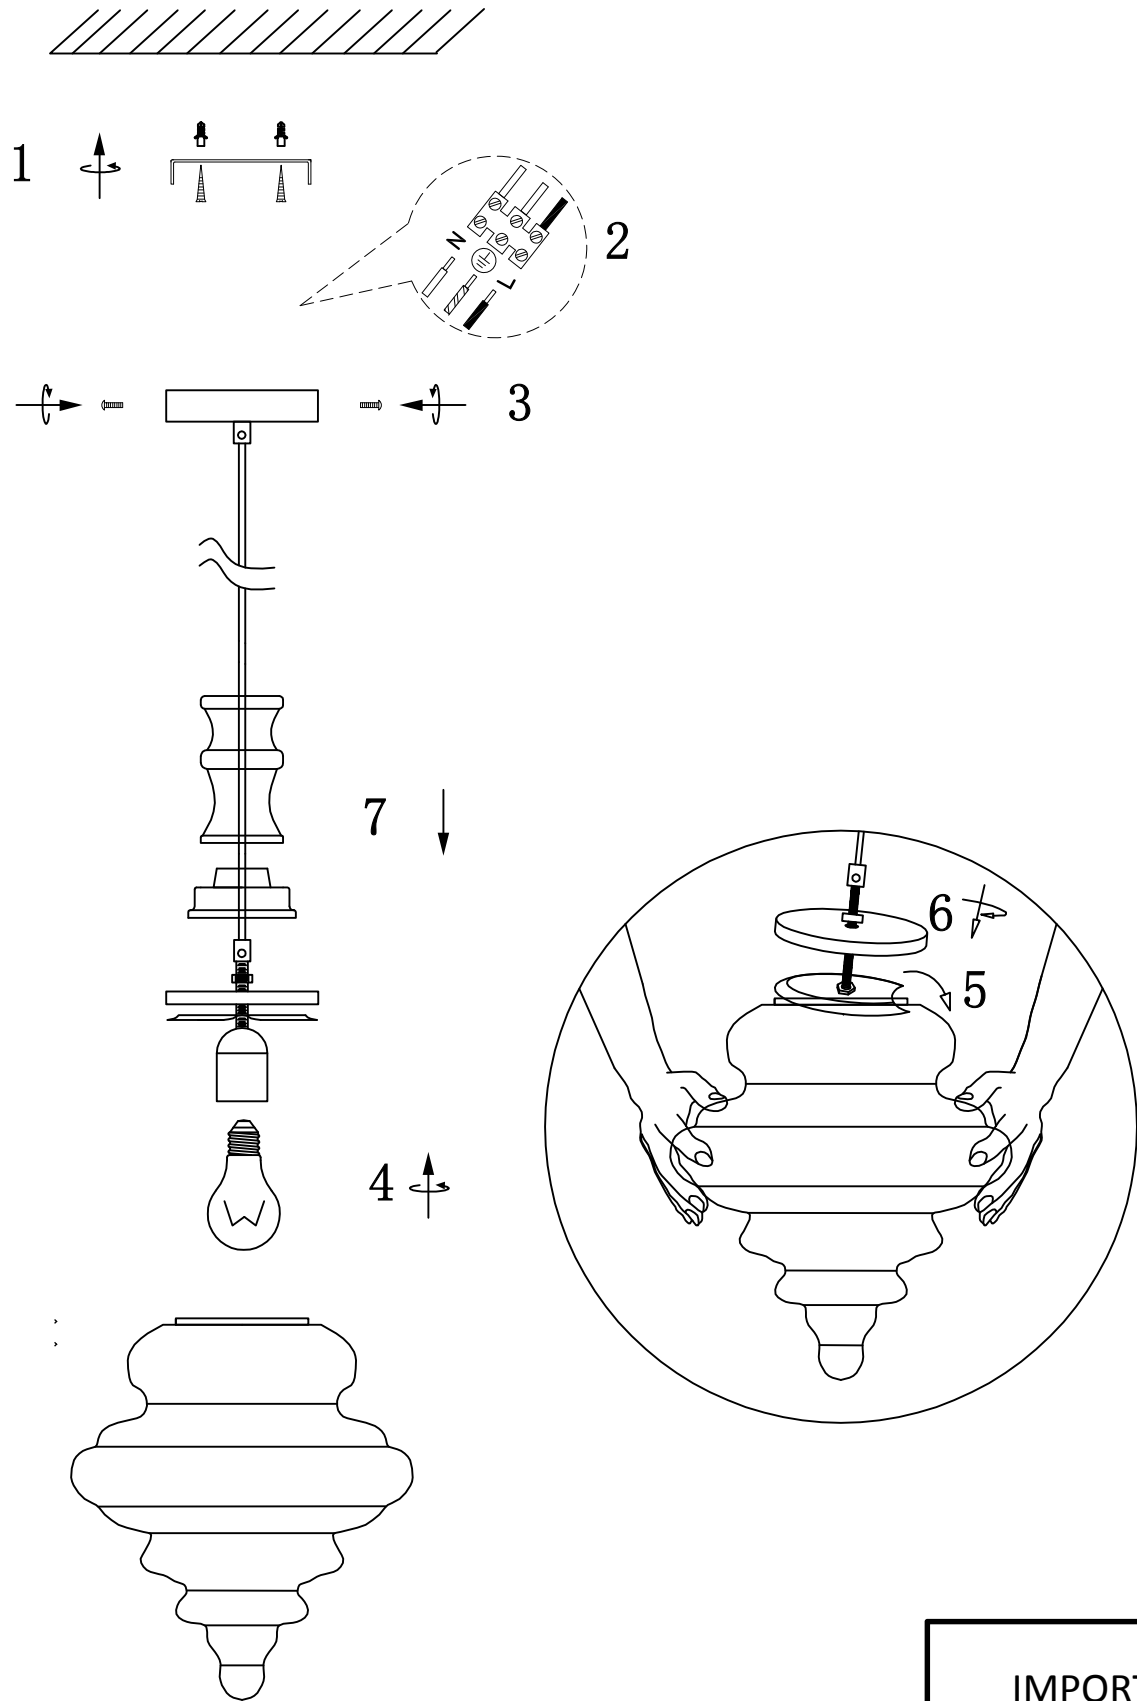

ITEM NO.: PRIVAS PE28

IP20

240V - 50Hz E27 Max.25Wx1

**Telbix.** NOTE: GLOBE NOT INCLUDED

**IMPORTANT**  
Must be installed by a qualified electrical contractor.  
Install in accordance with AS/NZS3000