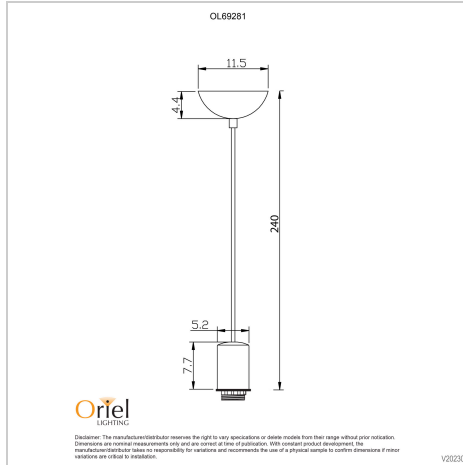

product specification

www.oriel-lighting.com.au

POP Red

SKU:OL69281RD

Red Pop suspension with a red cloth cord looks great when hung in clusters. Pop suspensions are available in a variety of colours. A decorative filament globe is perfect for the Pop. Mix and match the globes you use to create an eclectic look.

Additional information

Shipping Weight	0.5 kg
Shipping Carton Dimensions	11.0 × 12.0 × 12.0 cm
Brand	Oriel Lighting
Colour	Red
Globe Qty	1
Globe Type	E27
Max. Wattage	60W
Globe Included	NO
Recommended Globe	A-LED-24104227
Voltage	240V
Overall Height	200
Overall Width	11.5
Overall Depth	11.5
Item Dimensions	S2000 D115
Fitting Diameter	D115
Fitting Suspension	S2000
Primary Material	METAL

Supplier Code	OL69281RD
UPI	9324879207096
Electrician To Install	This fitting should be installed by a licenced electrician
Warranty / Guarantee	12 Month Replacement Guarantee

Images

Unless stated, fittings do not include globes (bulbs). No representations are made as to the suitability of this product for your application. All fixed lights (other than DIY lights) should be installed by a licensed electrical contractor. Due to continuing product development, some specifications may change over time. Refer to our detailed Terms and Conditions, online at: www.oriel-lighting.com.au | Details and specifications are current at the time of printing, and with constant product development, subject to change.