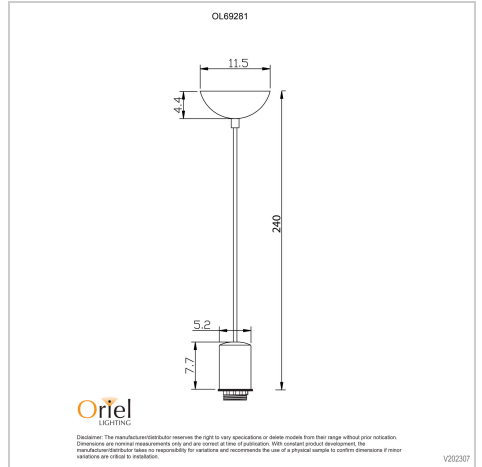

product specification

www.oriel-lighting.com.au

POP

SKU:OL69281WH

White Pop suspension features cloth cord and looks best when hung in clusters. The Pop.2 has a removable shade ring, making it suitable for use with a shade from our retro Industrial Vintage range. Or remove the shade ring and just use a decorative filament globe (perfect for the Pop).

Additional information

Shipping Weight	0.2 kg
Shipping Carton Dimensions	11.0 × 12.0 × 12.0 cm
Brand	Oriel Lighting
Colour	White
Globe Qty	1
Globe Type	E27
Max. Wattage	60W
Globe Included	NO
Recommended Globe	A-LED-24104227
Voltage	240V
Overall Height	240
Overall Width	11.5
Overall Depth	11.5
Fitting Canopy	11.5
Fitting Suspension	225
Cord / Wire Material	White Cloth Cord
Primary Material	METAL

Supplier Code	OL69281WH
UPI	9324879207003
Electrician To Install	This fitting should be installed by a licenced electrician
Warranty / Guarantee	12 Month Replacement Guarantee

Images

Unless stated, fittings do not include globes (bulbs). No representations are made as to the suitability of this product for your application. All fixed lights (other than DIY lights) should be installed by a licensed electrical contractor. Due to continuing product development, some specifications may change over time. Refer to our detailed Terms and Conditions, online at: www.oriel-lighting.com.au | Details and specifications are current at the time of printing, and with constant product development, subject to change.