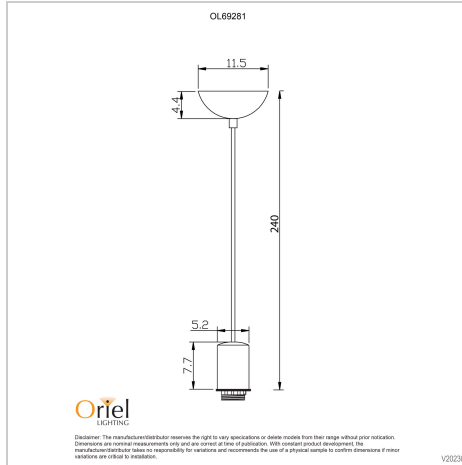

product specification

www.oriel-lighting.com.au

POP.2

SKU:OL69281BK

Black Pop.2 suspension features cloth cord and looks best when hung in clusters. The Pop.2 has a removable shade ring, making it suitable for use with a shade from our retro Industrial Vintage range. Or remove the shade ring and just use a decorative filament globe (perfect for the Pop).

Additional information

Shipping Weight	0.5 kg
Shipping Carton Dimensions	11.0 × 12.0 × 12.0 cm
Brand	Oriel Lighting
Colour	BLACK
Globe Qty	1
Globe Type	E27
Max. Wattage	60W
Globe Included	NO
Recommended Globe	A-LED-24104227
Voltage	240V
Overall Height	240
Overall Width	11.5
Overall Depth	11.5
Fitting Canopy	11.5
Fitting Suspension	225
Cord / Wire Material	Black Cloth Cord
Primary Material	METAL

Supplier Code	OL69281BK
UPI	9324879207065
Electrician To Install	This fitting should be installed by a licenced electrician
Warranty / Guarantee	12 Month Replacement Guarantee

Images

Unless stated, fittings do not include globes (bulbs). No representations are made as to the suitability of this product for your application. All fixed lights (other than DIY lights) should be installed by a licensed electrical contractor. Due to continuing product development, some specifications may change over time. Refer to our detailed Terms and Conditions, online at: www.oriel-lighting.com.au | Details and specifications are current at the time of printing, and with constant product development, subject to change.