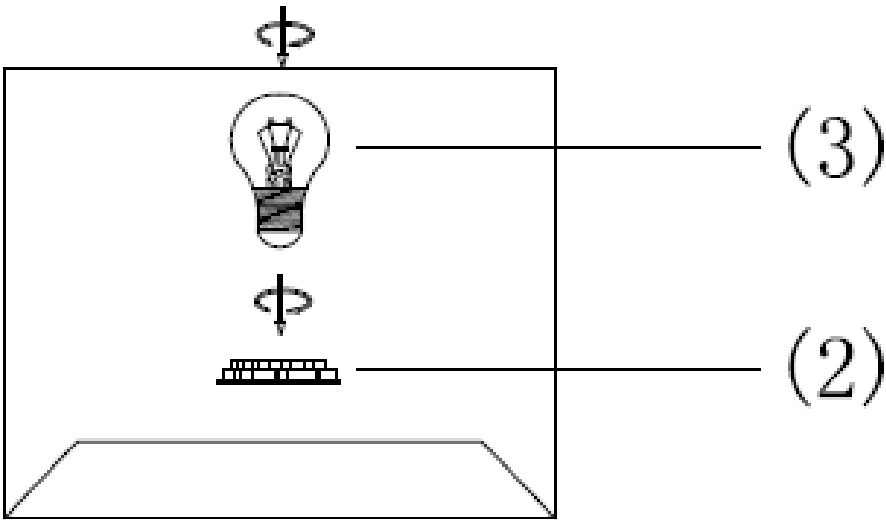

ITEM NO.:POLANO TLS

(1)

- Disclaimer:
-  Tools not included
 -  Shade ring attached on lamp holder
 -  Globe(s) not included

IP20

240V - 50Hz E27 Max.25Wx1

Telbix.

NOTE: GLOBE NOT INCLUDED