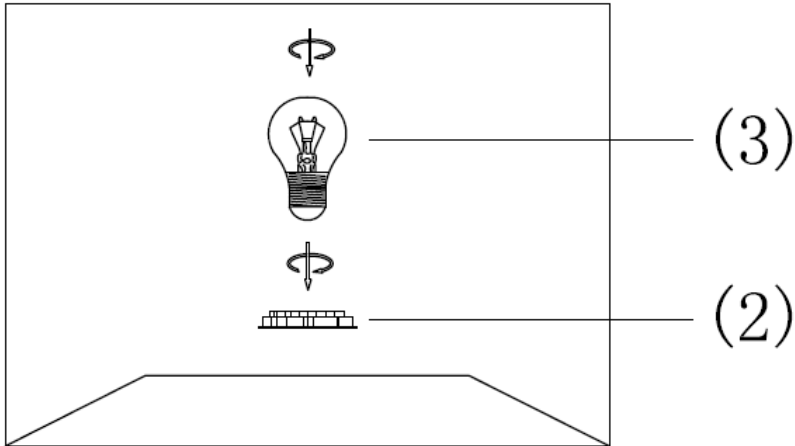

ITEM NO.:POLANO TLL

(1)

- Disclaimer:
-  Tools not included
  -  Shade ring attached on lamp holder
  -  Globe(s) not included

IP20

240V - 50Hz E27 Max.25Wx1

**Telbix.**

NOTE: GLOBE NOT INCLUDED